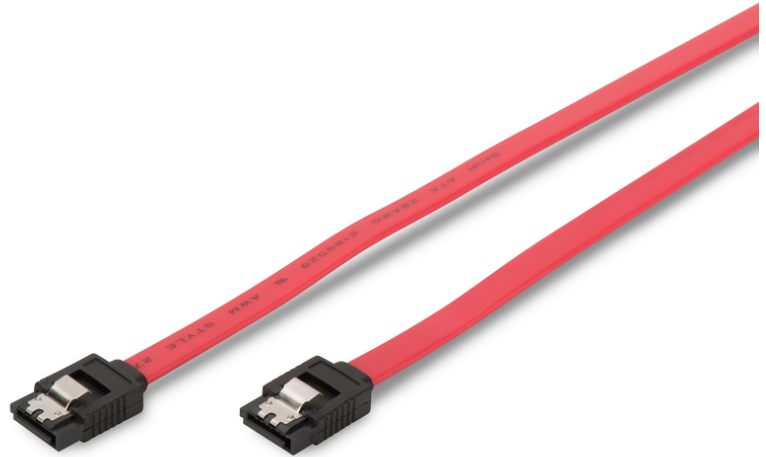

# DIGITUS SATA connection cable

AK-400102-005-R  
EAN 4016032299950

**SATA connection cable, L-type, w/ latch F/F, 0.5m, straight, SATA II/III, re**

This internal data cable used to connect Serial-ATA Hard Drives as well as CD-/DVD/Blue-Ray Recorder to the Mainboard, for example. It's also downward compatible to SATA rev. II/I

**With latch for a secure connection**

- Assortment: SATA Cables
- AWG: 28
- Color cable: red
- Color connector: black

- Connector 1: SATA (7pin) connector, L-type
- Connector 2: SATA (7pin) connector, L-type
- Data rate: 6 Gbit/s
- Hoods: molded
- Interlock: Metal latch
- Packaging: Polybag
- Style: Flat cable
- Version: SATA Revision 3
- Wire material: CU
- Length: 0.5 m
- Shielding: Unshielded