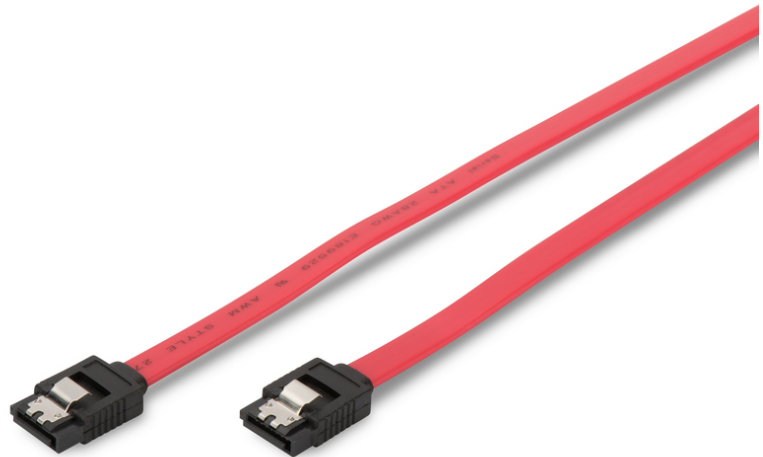

DIGITUS SATA connection cable

AK-400102-003-R
EAN 4016032299943

SATA connection cable, L-type, w/ latch F/F, 0.3m, straight, SATA II/III, re

This internal data cable used to connect Serial-ATA Hard Drives as well as CD-/DVD/Blue-Ray Recorder to the Mainboard, for example. It's also downward compatible to SATA rev. II/I

With latch for a secure connection

- Compatible with Serial ATA standards
- 7-wired cable, UL21149
- 2 fixing angles included
- Provides a safe connection between hard disk and mainboard
- Provides a safe connection between hard disk and mainboard
- Assortment: SATA Cables
- AWG: 26

- Color cable: red
- Color connector: black
- Connector 1: SATA (7pin) connector, L-type
- Connector 2: SATA (7pin) connector, L-type
- Data rate: 6 Gbit/s
- Hoods: molded
- Interlock: Metal latch
- Packaging: Polybag
- Style: Flat cable
- Version: SATA Revision 3
- Wire material: CU
- Length: 0.3 m
- Shielding: Unshielded