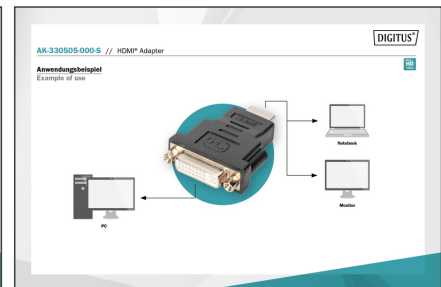

More images: