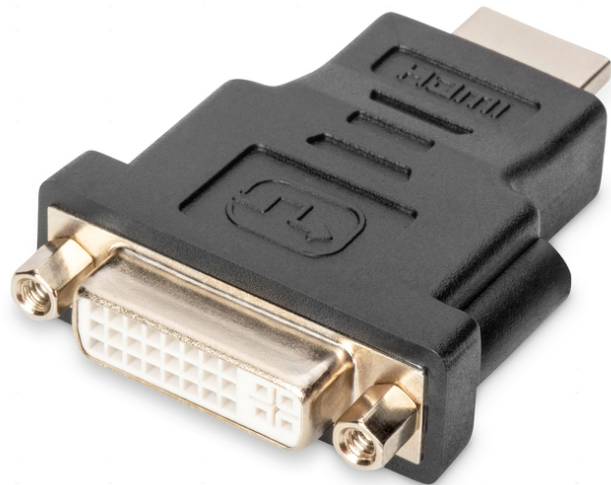

DIGITUS HDMI Adapter

AK-330505-000-S
EAN 4016032296195

HDMI Adapter, Type A-DVI-I(24+5) M/F, Full HD, bl

This adapter is suitable to connect a HDMI cable type A to device or cables with DVI-I connector, for example .

Full HD, Dual-Link

- Support up to 1080p with 60Hz
- Assortment: HDMI Cables
- Color connector: black
- Connector 1: HDMI type A, plug

- Connector 2: DVI-I, (24+5), jack
- Connector surface: nickel-plated
- HDTV Resolution max.: 1920 x 1200 Pixel, 60Hz
- HDTV Standard: Full HD
- Hoods: molded
- Packaging: Polybag
- AOC - Active Optical Cable: no
- Shielding: single shielding