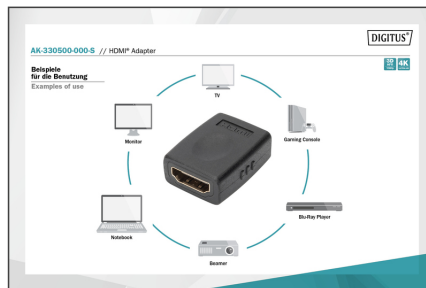

More images: