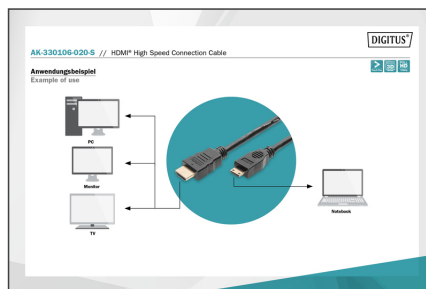

More images: