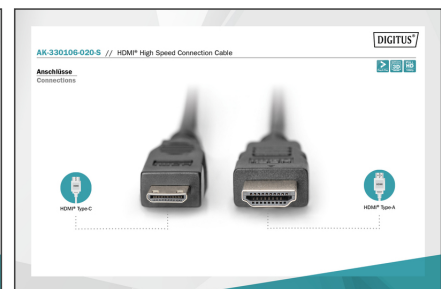

More images: