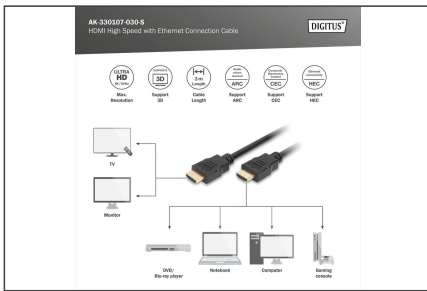

More images:

Safety notes

- When plugging and unplugging the cable, only grasp the plug and do not pull directly on the cable.
- Cables must not be kinked sharply or bent at tight angles, as this can damage the inner wires and lead to failures.
- Make sure that the cables are not under tensile load, as this can damage the insulation and the wires inside the cable.
- Ensure that cables are not laid in areas where they can be easily damaged mechanically.
- Cables should not be used in environments with extremely high or very low temperatures. Observe the product information on the maximum operating temperature of the cable
- Check cables regularly for visible damage such as cracks, kinks or signs of wear. Defective cables should be replaced immediately to avoid failures, short circuits or even electric shocks.

EU responsible person

EU based economic operator ensuring the product complies with the required regulations.

ASSMANN Electronic GmbH
Auf dem Schüffel 3
Lüdenscheid, Germany
<https://www.assmann.com>
info@assmann.com