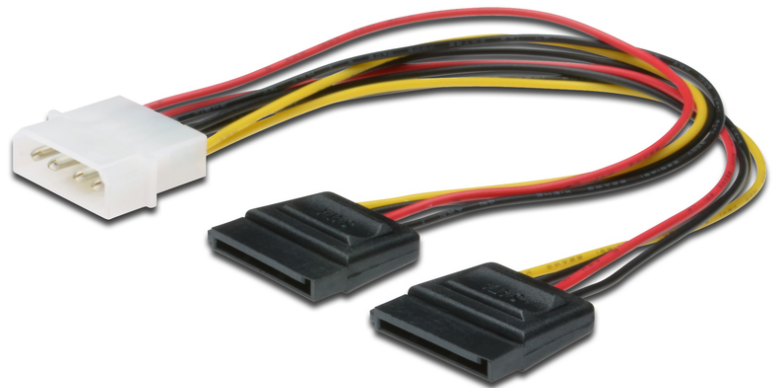

DIGITUS Internal power supply cable

AK-430400-002-S
EAN 4016032288220

Internal Y-splitter power supply cable 0.2m, IDE - 2x SATA 15pin connector

Most SATA hard disks need a special SATA connector for power supply. These adaptor helps to connect Hard disks to power supply units which don't have SATA power connectors. You also can use it as extension power cable to a SATA HDD.

Safe connection and power supply

- Molex 5.25" , plug <=> 2x SATA 15-pin, jack
- Assortment: Internal Power Supply Cables

- AWG: 20
- Color cable: various
- Color connector: black
- Connector 1: IDE (5,25") power plug
- Connector 2: 2x SATA 15-pin jack
- Hoods: plastic
- Wire material: CU
- Length: 0.2 m
- Shielding: Unshielded