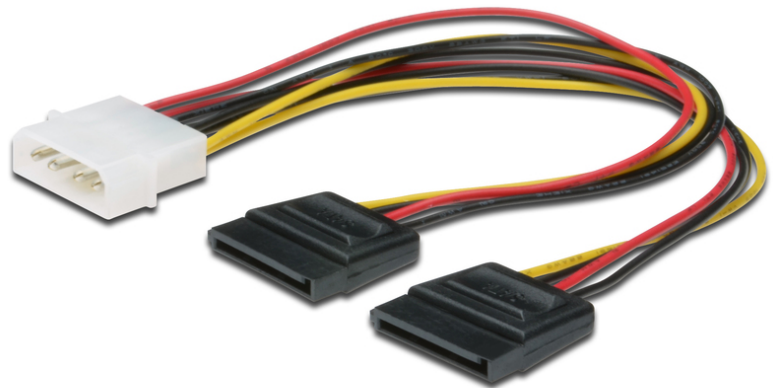

# DIGITUS Internal power supply cable

AK-430400-002-S  
EAN 4016032288220

### Internal Y-splitter power supply cable 0.2m, IDE - 2x SATA 15pin connector

Most SATA hard disks need a special SATA connector for power supply. These adaptor helps to connect Hard disks to power supply units which don't have SATA power connectors. You also can use it as extension power cable to a SATA HDD.

#### Safe connection and power supply

- Molex 5.25" , plug <=> 2x SATA 15-pin, jack
- Assortment: Internal Power Supply Cables

- AWG: 20
- Color cable: various
- Color connector: black
- Connector 1: IDE (5,25") power plug
- Connector 2: 2x SATA 15-pin jack
- Hoods: plastic
- Wire material: CU
- Length: 0.2 m
- Shielding: Unshielded