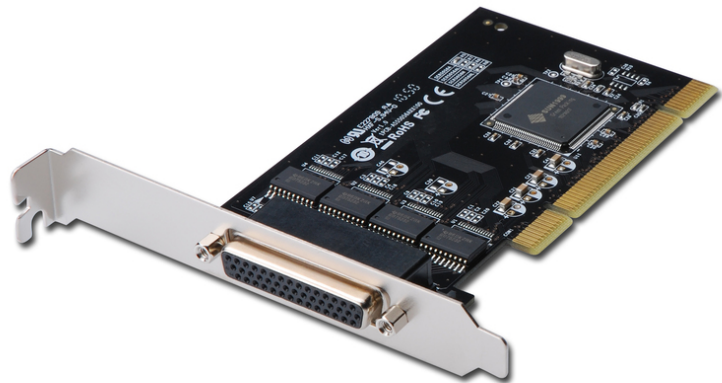

DIGITUS 4-Port Serial interface card, PCI

DS-33002-1
EAN 4016032278528

Serial I/O RS232 PCI Add-On Card 4-port, chipset: SUN1989

Serial I/O RS232 PCI Add-On Card,4-port, chipset: SUN1989

Perfect for connecting serial modems, PDAs, digital cameras, printers, ISDN terminal adapters and more

- 4 x DSUB 9, serial ports, male
- Chipset: SUN1999
- Data transfer rate up to 921,600bps

- Universal PCI interface 3.3V & 5V, 32-bit/64-bit
- Plug and play
- Supports Windows 10, 8.1, 8, 7, Vista, XP and Linux