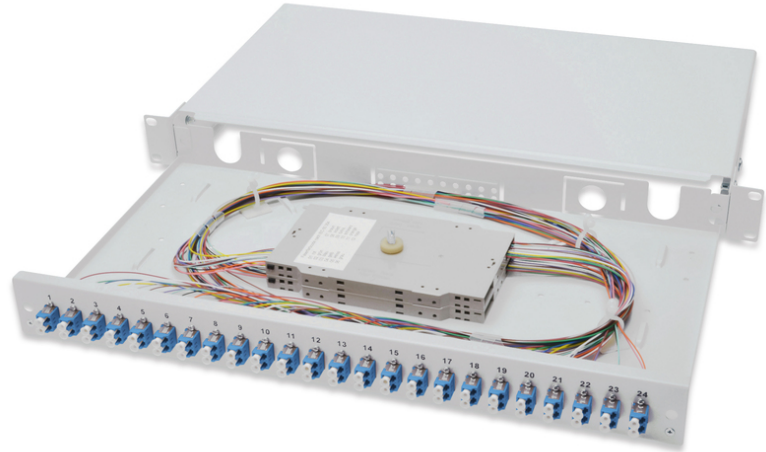

# DIGITUS Fiber Optic Splice Box, Equipped, LC, OS2

DN-96332/9  
EAN 4016032278481

**FO splice box, 1U, equipped, 24x LC DX, OS2 incl. splice cassette, colored pigtails, couplers**

FO splice box, 1U, equipped, 24x LC DX, OS2,incl. splice cassette, colored pigtails, couplers

- Completely prefabricated, fiber pigtails exposed and inserted into the splice cassette(s)
- Colored pigtails
- Couplers with ceramic sleeve
- Couplers in polymer housing
- Carrier housing made of 1.0 mm steel sheet, varnished
- 1 height unit (44.45 mm)

- 483mm width (19")
- 240mm depth
- M20/M25 screw, cassette, cassette cover and strain relief included
- Sliding
- Assembly: Splice Box
- Color: light grey, RAL 7035
- Connector type: LC / UPC / duplex
- Fiber class: OS2
- Number of fibers: 48
- Type: sliding