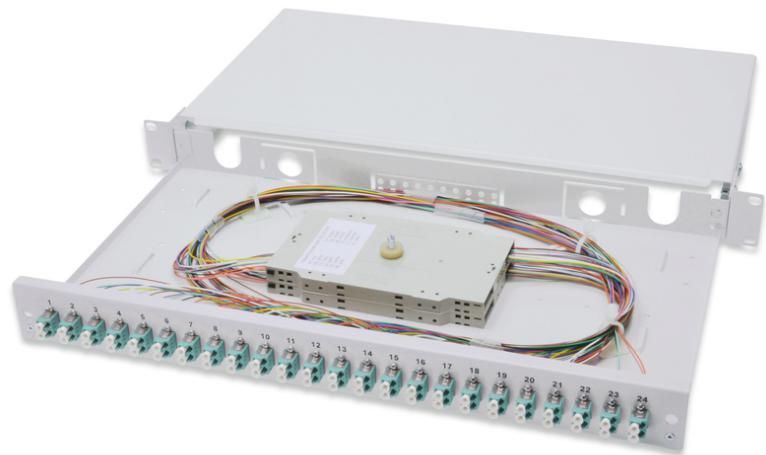

DIGITUS Fiber Optic Splice Box, Equipped, LC, OM3

DN-96332/3
 EAN 4016032278474

FO splice box, 1U, equipped, 24x LC DX, OM3 incl. splice cassette, colored pigtailed, couplers

FO splice box, 1U, equipped, 24x LC DX, OM3, incl. splice cassette, colored pigtailed, couplers

- Completely prefabricated, fiber pigtailed exposed and inserted into the splice cassette(s)
- Colored pigtailed
- Couplers with zirconia ceramic ferrule
- Couplers in polymer housing
- Carrier housing made of 1.0 mm steel sheet, varnished
- 1 height unit (44.45 mm)

- 483mm width (19")
- 240mm depth
- M20/M25 screw, cassette, cassette cover and strain relief included
- Sliding
- Assembly: Splice Box
- Color: light grey, RAL 7035
- Connector type: LC / UPC / duplex
- Fiber class: OM3
- Number of fibers: 48
- Type: sliding