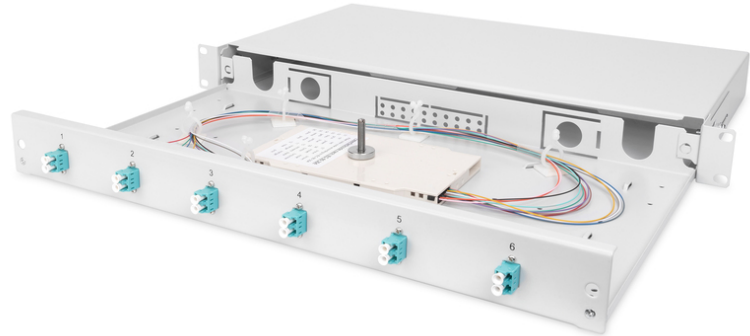

# DIGITUS Fiber Optic Splice Box, Equipped, LC, OM3

DN-96330/3  
 EAN 4016032278412

**FO splice box, 1U, equipped, 6x LC DX, OM3 incl. splice cassette, colored pigtails, couplers**

FO splice box, 1U, equipped, 6x LC DX, OM3, incl. splice cassette, colored pigtails, couplers

- Completely prefabricated, fiber pigtails exposed and inserted into the splice cassette(s), crimp splice holders
- Colored pigtails
- Couplers with zirconia ceramic ferrule
- Couplers in polymer housing
- Carrier housing made of 1.0 mm steel sheet, varnished
- 1 height unit (44.45 mm)

- 483mm width (19")
- 240mm depth
- M20/M25 screw, cassette, cassette cover and strain relief included
- Sliding
- Assembly: Splice Box
- Color: light grey, RAL 7035
- Connector type: LC / UPC / duplex
- Fiber class: OM3
- Number of fibers: 12
- Type: sliding