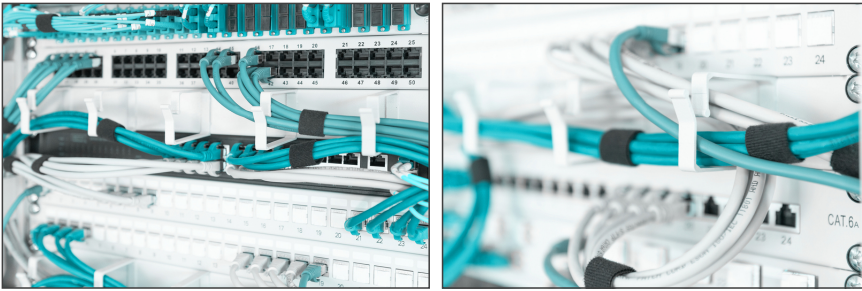

Safety notes

- When installing and using the accessory product for network cabinets, observe the respective safety instructions of the manufacturer or the cabinet system in which you want to use the accessory.

EU responsible person

EU based economic operator ensuring the product complies with the required regulations.

ASSMANN Electronic GmbH
Auf dem Schüffel 3
Lüdenscheid, Germany
<https://www.assmann.com>
info@assmann.com