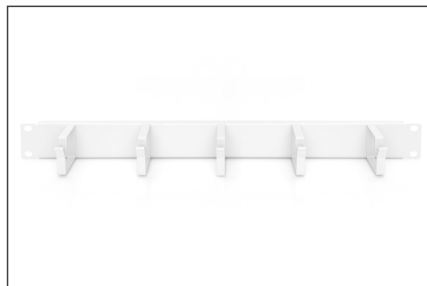

More images: