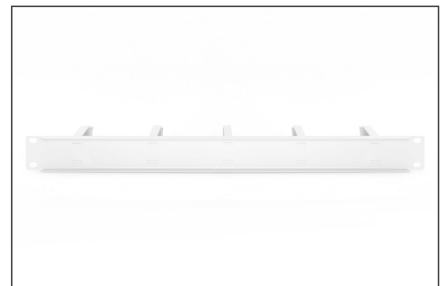

More images: