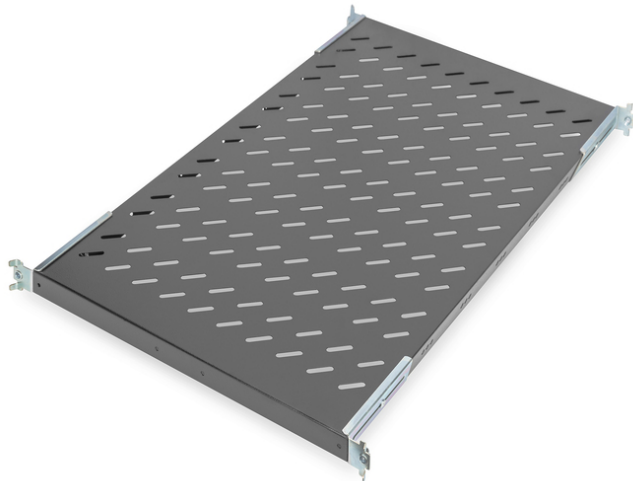

# DIGITUS Shelve for Network and Server cabinets

**DN-19 TRAY1-1000-ECB**  
**EAN 4016032262480**

**1U fixed shelf for racks from 1000 mm depth 44x486x770 mm, up to 50 kg, black (RAL 9005)**

1U fixed shelf for racks from 1000 mm depth, 44x486x770 mm, up to 50 kg, black (RAL 9005)

- Four fixing points fit at the sites of the rear and front mounting angles
- Fixed installation
- Perforated sheet steel
- Load carrying capacity: Up to 50 kg
- Requires 1U

- Complete with fixing material
- 4-point fixing (front- and rear 19" profile rails)
- Color: black, RAL 9005
- Load capacity: 50 kg
- Mounting type: Fixed mounting
- Units: 1
- Inch form factor (IEC 60297): 482.6 mm (19")
- Suitable cabinet depth: ≥ 1000 mm