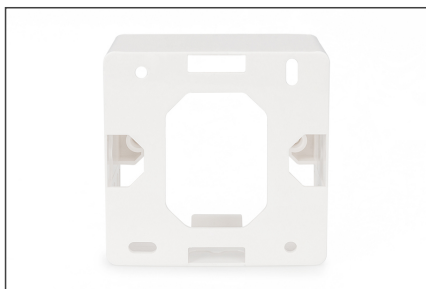

More images: