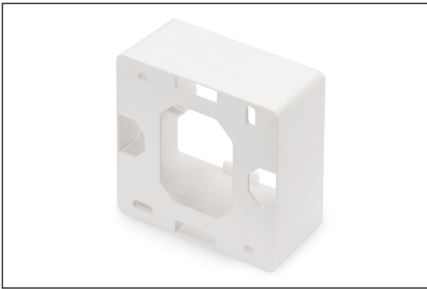

Safety notes

- Protect product from moisture
- Avoid antistatic charging when installing the product
- Observe the specifications of the raw cable manufacturer during installation

EU responsible person

EU based economic operator ensuring the product complies with the required regulations.

ASSMANN Electronic GmbH
Auf dem Schüffel 3
Lüdenscheid, Germany
<https://www.assmann.com>
info@assmann.com