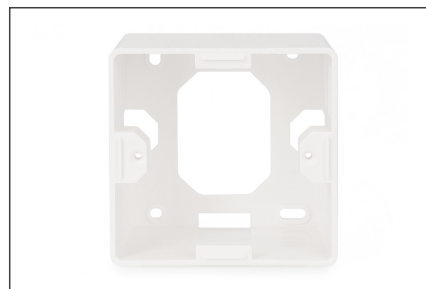

More images: