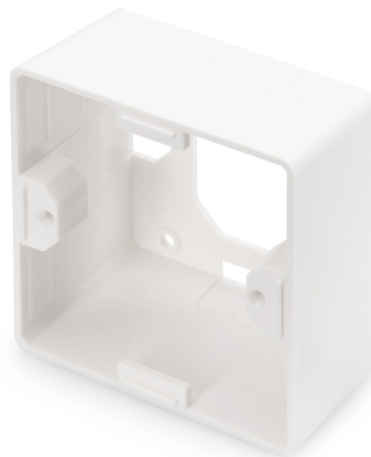

DIGITUS Surface Mountbox 80x80 mm for Keystone Walloutlet, German Type

DN-93803
EAN 4016032259367

Surface mount box for faceplates 80x80x42 mm, color pure white, German layout

The DIGITUS® Surface mount boxes for keystone outlets are the perfect solution to extend your data outlets. Available layouts: German, French, British.

- Layout keystone entry: 45° outlet
- Area of application: Cavity socket, trunking, surface mount box
- Norms: ISO/IEC 11801 3rd Ed., EN 50173-1, EIA/TIA 568-C
- General properties:
- Suitable for installation in trunking, flush and surface mount
- Central ground connection
- Integrated dust cover

- Plastic label field
- Design compatible to current switch ranges of switch manufacturers
- Technical properties:
- Wall outlet material: Die-cast metal
- Central plate material: ABS UL 94V-0
- Frame material: ABS UL 94V-0
- Surface mount box material: ABS UL 94V-0
- Physical properties:
- Operation temperature: -20° C to +70 °C (ISO/IEC 11801, EN 50173-1, ANSI/TIA/EIA 568 C)
- Colour: White RAL9003