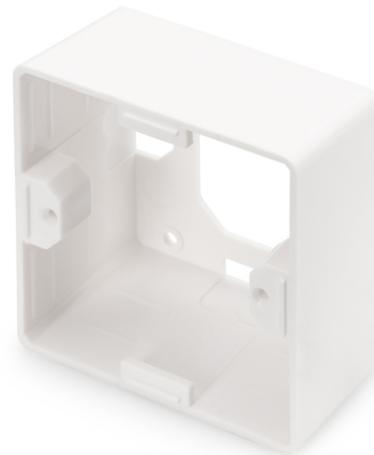

DIGITUS Surface Mountbox 80x80 mm for Keystone Walloutlet, German Type

DN-93803
 EAN 4016032259367

Surface mount box for faceplates 80x80x42 mm, color pure white, German layout

The DIGITUS® Surface mount boxes for keystone outlets are the perfect solution to extend your data outlets. Available layouts: German, French, British.

- Layout keystone entry: 45° outlet
- Area of application: Cavity socket, trunking, surface mount box
- Norms: ISO/IEC 11801 3rd Ed., EN 50173-1, EIA/TIA 568-C
- General properties:
- Suitable for installation in trunking, flush and surface mount
- Central ground connection
- Integrated dust cover

- Plastic label field
- Design compatible to current switch ranges of switch manufacturers
- Technical properties:
- Wall outlet material: Die-cast metal
- Central plate material: ABS UL 94V-0
- Frame material: ABS UL 94V-0
- Surface mount box material: ABS UL 94V-0
- Physical properties:
- Operation temperature: -20° C to +70 °C (ISO/IEC 11801, EN 50173-1, ANSI/TIA/EIA 568 C)
- Colour: White RAL9003