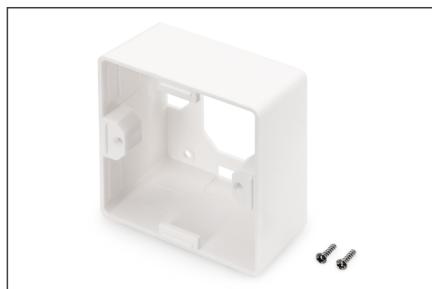

More images: