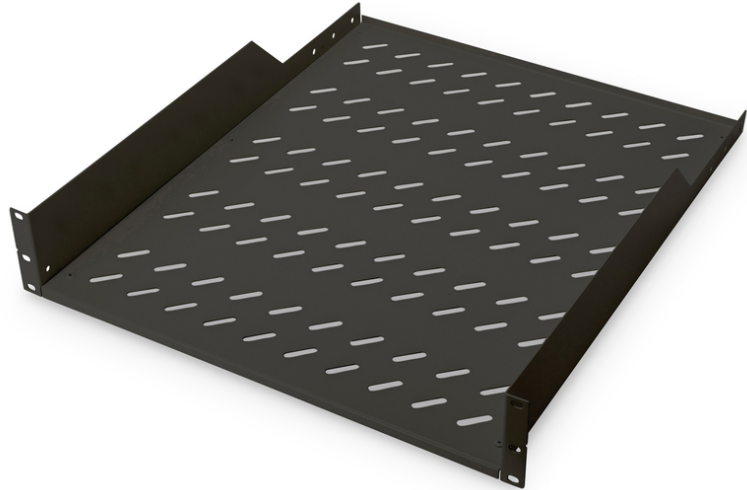

# DIGITUS Shelf for Fixed Installation in 483 mm (19") Cabinets

DN-19 TRAY-2-55-SW  
 EAN 4016032256830

**2U fixed shelf for racks from 800 mm depth 88,5x482x552 mm, up to 25 kg, black (RAL 9005)**

The shelves for fixed mounting can be installed easy on the two front 483 mm (19") profile rails of your 483 mm (19") network- or server cabinet. Due to their stable, perforated steel sheet with a high load capacity, they are the optimal surface for components which are not 483 mm (19") suitable.

- Fixed installation
- sturdy, perforated steel sheet
- incl. fixing material

- 2-point fixing (front 19" profile rails)
- Color: black, RAL 9005
- Load capacity: 25 kg
- Mounting type: Fixed mounting
- Units: 2
- Inch form factor (IEC 60297): 482.6 mm (19")
- Suitable cabinet depth: ≥ 800 mm