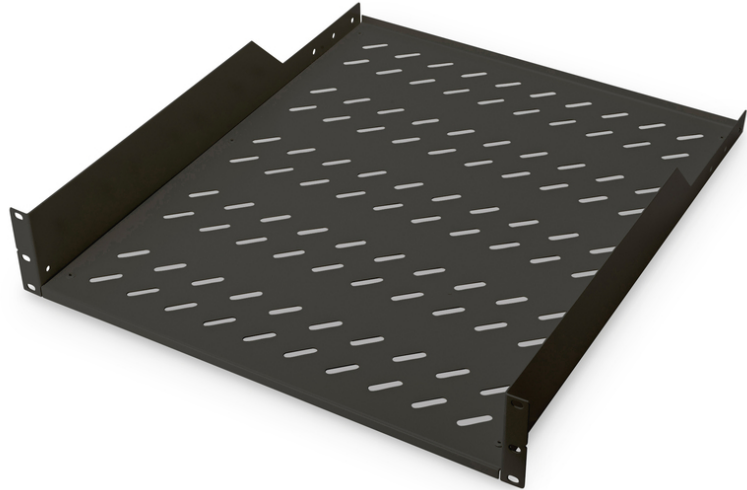

DIGITUS Shelf for Fixed Installation in 483 mm (19") Cabinets

DN-19 TRAY-2-55-SW
 EAN 4016032256830

2U fixed shelf for racks from 800 mm depth 88,5x482x552 mm, up to 25 kg, black (RAL 9005)

The shelves for fixed mounting can be installed easy on the two front 483 mm (19") profile rails of your 483 mm (19") network- or server cabinet. Due to their stable, perforated steel sheet with a high load capacity, they are the optimal surface for components which are not 483 mm (19") suitable.

- Fixed installation
- sturdy, perforated steel sheet
- incl. fixing material

- 2-point fixing (front 19" profile rails)
- Color: black, RAL 9005
- Load capacity: 25 kg
- Mounting type: Fixed mounting
- Units: 2
- Inch form factor (IEC 60297): 482.6 mm (19")
- Suitable cabinet depth: ≥ 800 mm