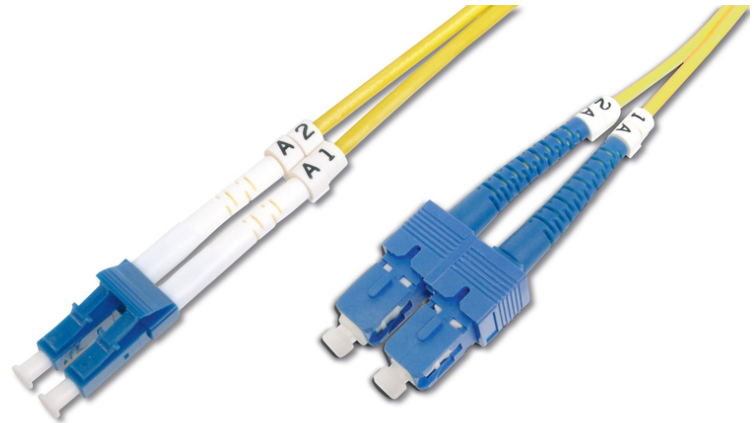

DIGITUS Fiber Optic Singlemode Patch Cord, LC / SC

DK-2932-01
EAN 4016032249634

FO patch cord, duplex, LC to SC SM OS2 09/125 μ, 1 m

FO patch cord, duplex, LC to SC, SM OS2 09/125 μ, 1 m

Future-oriented standards and high-end quality for your network.

- Duplex cable
- LSOH
- Connector with ceramic ferrule
- Cable diameter 2 mm
- Single packed with test-report
- Assortment: Fiber Optic Patch Cables
- Boot: single-color

- Cable diameter: 2 mm
- Cable type: I-VH 2E9/125μ
- Color cable: yellow
- Connector 1: LC
- Connector 2: SC
- Fiber class: OS2
- Fiber diameter: 9/125μ
- Mode: Singlemode
- Packaging: DIGITUS Polybag
- Length: 1 m

More images:

Part No.	DK-2932-01			
Lenght	1 m			
Cable Type	Duplex SM 9/125		OS2 LSZH	
	END A		END B	
Connector Type	LC		SC	
Insertion Loss (dB)	0.17	0.17	0.10	0.21
Return Loss (dB)	53.7	54.7	53.1	54.3
Q.C.	PASS			