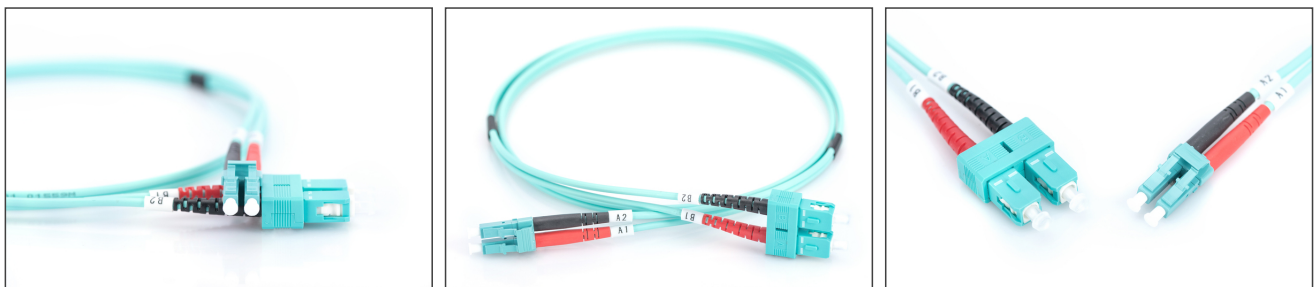

# DIGITUS Fiber Optic Multimode Patch Cord, OM 3, LC / SC

DK-2532-02/3  
 EAN 4016032249580

**FO patch cord, duplex, LC to SC MM OM3 50/125 μ, 2 m**

FO patch cord, duplex, LC to SC,MM OM3 50/125 μ, 2 m

**Future-oriented standards and high-end quality for your network.**

- Duplex cable
- LSOH
- Connector with ceramic ferrule
- Cable diameter 2 mm
- Single packed with test-report
- Assortment: Fiber Optic Patch Cables
- Boot: two-color

- Cable diameter: 2 mm
- Cable type: I-VH 2G50/125μ
- Color cable: aqua
- Connector 1: LC
- Connector 2: SC
- Fiber class: OM3
- Fiber diameter: 50/125μ
- Mode: Multimode
- Packaging: DIGITUS Polybag
- Length: 2 m

**More images:**

Part No.	DK-2532-02/3			
Lenght	2 m			
Cable Type	Duplex MM 50/125		OM3 LSZH	
	END A		END B	
Connector Type	LC		SC	
	0.17	0.1	0.14	0.08
Insertion Loss (dB)	32.2	39.2	34.9	35.3
Return Loss (dB)	PASS			
Q.C.	PASS			