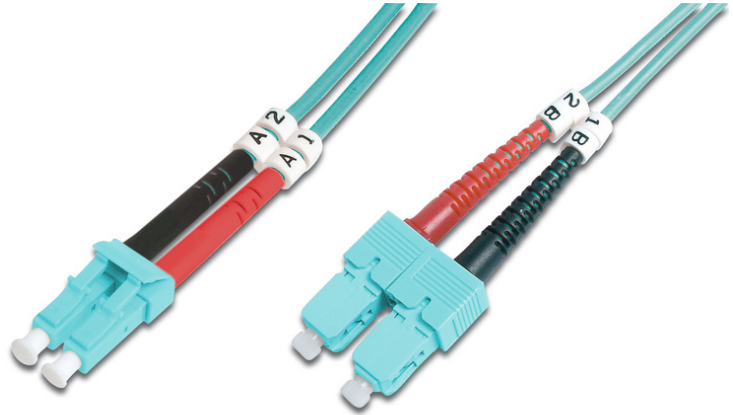

DIGITUS Fiber Optic Multimode Patch Cord, OM 3, LC / SC

DK-2532-01/3
EAN 4016032249566

FO patch cord, duplex, LC to SC MM OM3 50/125 μ, 1 m

FO patch cord, duplex, LC to SC,MM OM3 50/125 μ, 1 m

Future-oriented standards and high-end quality for your network.

- Duplex cable
- LSOH
- Connector with ceramic ferrule
- Cable diameter 2 mm
- Single packed with test-report
- Assortment: Fiber Optic Patch Cables
- Boot: two-color

- Cable diameter: 2 mm
- Cable type: I-VH 2G50/125μ
- Color cable: aqua
- Connector 1: LC
- Connector 2: SC
- Fiber class: OM3
- Fiber diameter: 50/125μ
- Mode: Multimode
- Packaging: DIGITUS Polybag
- Length: 1 m

More images:

Part No.	DK-2532-01/3			
Length	1 m			
Cable Type	Duplex MM 50/125		OM3 LSZH	
	END A	END B		
Connector Type	LC		SC	
Insertion Loss (dB)	0.17	0.1	0.14	0.08
	32.2	39.2	34.9	35.3
Return Loss (dB)				
Q.C.	PASS			