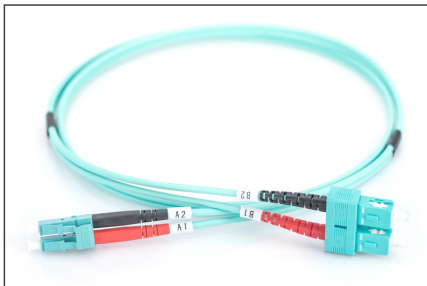

DIGITUS Fiber Optic Multimode Patch Cord, OM 3, LC / SC

DK-2532-01/3
EAN 4016032249566

FO patch cord, duplex, LC to SC MM OM3 50/125 μ, 1 m

FO patch cord, duplex, LC to SC,MM OM3 50/125 μ, 1 m

Future-oriented standards and high-end quality for your network.

- Duplex cable
- LSOH
- Connector with ceramic ferrule
- Cable diameter 2 mm
- Single packed with test-report
- Assortment: Fiber Optic Patch Cables
- Boot: two-color

- Cable diameter: 2 mm
- Cable type: I-VH 2G50/125μ
- Color cable: aqua
- Connector 1: LC
- Connector 2: SC
- Fiber class: OM3
- Fiber diameter: 50/125μ
- Mode: Multimode
- Packaging: DIGITUS Polybag
- Length: 1 m

More images:

Part No.	DK-2532-01/3			
Length	1 m			
Cable Type	Duplex MM 50/125		OM3 LSZH	
	END A	END B		
Connector Type	LC		SC	
Insertion Loss (dB)	0.17	0.1	0.14	0.08
	32.2	39.2	34.9	35.3
Return Loss (dB)				
Q.C.	PASS			