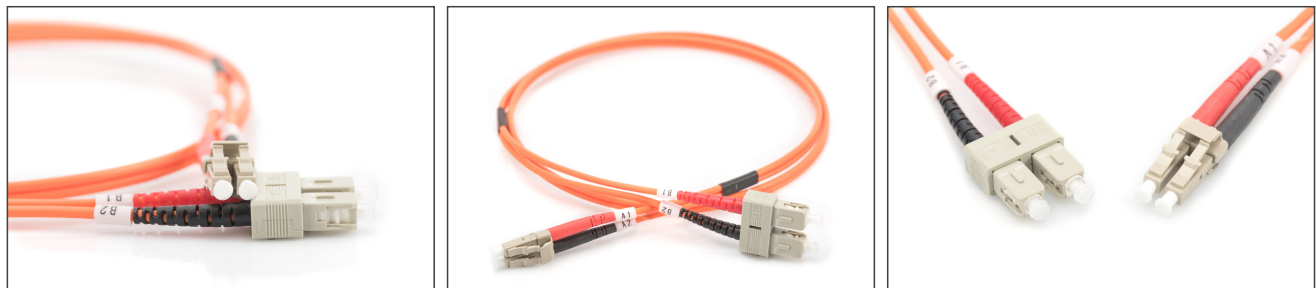

# DIGITUS Fiber Optic Multimode Patch Cord, LC / SC

DK-2532-03  
EAN 4016032249412

**FO patch cord, duplex, LC to SC MM OM2 50/125 μ, 3 m**

FO patch cord, duplex, LC to SC,MM OM2 50/125 μ, 3 m

**Future-oriented standards and high-end quality for your network.**

- Duplex cable
- LSOH
- Connector with ceramic ferrule
- Cable diameter 2 mm
- Single packed with test-report
- Assortment: Fiber Optic Patch Cables

- Boot: two-color
- Cable type: I-VH 2G50/125μ
- Color cable: orange
- Connector 1: LC
- Connector 2: SC
- Fiber class: OM2
- Fiber diameter: 50/125μ
- Mode: Multimode
- Packaging: DIGITUS Polybag
- Length: 3 m

**More images:**

Part No.	DK-2532-03			
Lenght	3 m			
Cable Type	Duplex MM 50/125		OM2 LSZH	
	END A		END B	
Connector Type	LC		SC	
	LC		SC	
Insertion Loss (dB)	0.1	0.06	0.12	0.11
Return Loss (dB)	31.9	31.3	33.1	35.9
Q.C.	PASS			