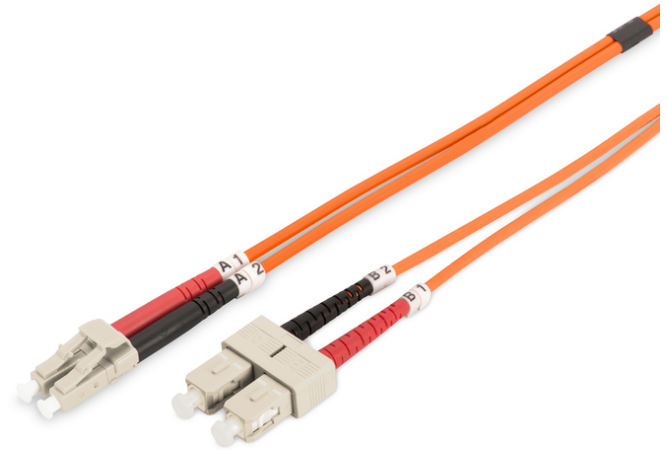

# DIGITUS Fiber Optic Multimode Patch Cord, LC / SC

DK-2532-03  
EAN 4016032249412

**FO patch cord, duplex, LC to SC MM OM2 50/125 μ, 3 m**

FO patch cord, duplex, LC to SC,MM OM2 50/125 μ, 3 m

**Future-oriented standards and high-end quality for your network.**

- Duplex cable
- LSOH
- Connector with ceramic ferrule
- Cable diameter 2 mm
- Single packed with test-report
- Assortment: Fiber Optic Patch Cables

- Boot: two-color
- Cable type: I-VH 2G50/125μ
- Color cable: orange
- Connector 1: LC
- Connector 2: SC
- Fiber class: OM2
- Fiber diameter: 50/125μ
- Mode: Multimode
- Packaging: DIGITUS Polybag
- Length: 3 m

**More images:**

Part No.	DK-2532-03			
Lenght	3 m			
Cable Type	Duplex MM 50/125		OM2 LSZH	
	END A		END B	
Connector Type	LC		SC	
	LC		SC	
Insertion Loss (dB)	0.1	0.06	0.12	0.11
Return Loss (dB)	31.9	31.3	33.1	35.9
Q.C.	PASS			