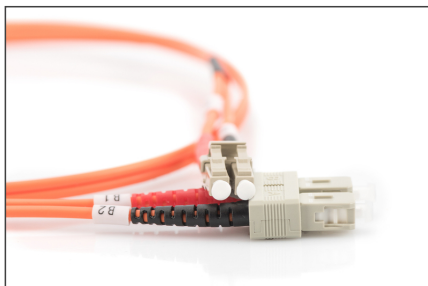

# DIGITUS Fiber Optic Multimode Patch Cord, LC / SC

DK-2532-02  
EAN 4016032249405

**FO patch cord, duplex, LC to SC MM OM2 50/125 μ, 2 m**

FO patch cord, duplex, LC to SC,MM OM2 50/125 μ, 2 m

**Future-oriented standards and high-end quality for your network.**

- Duplex cable
- LSOH
- Connector with ceramic ferrule
- Cable diameter 2 mm
- Single packed with test-report
- Assortment: Fiber Optic Patch Cables

- Boot: two-color
- Cable type: I-VH 2G50/125μ
- Color cable: orange
- Connector 1: LC
- Connector 2: SC
- Fiber class: OM2
- Fiber diameter: 50/125μ
- Mode: Multimode
- Packaging: DIGITUS Polybag
- Length: 2 m

**More images:**

Part No.	DK-2532-02			
Lenght	2 m			
Cable Type	Duplex MM 50/125		OM2 LSZH	
	END A		END B	
Connector Type	LC		SC	
	0.1	0.06	0.12	0.11
Insertion Loss (dB)	31.9	31.3	33.1	35.9
Return Loss (dB)	PASS			
Q.C.				