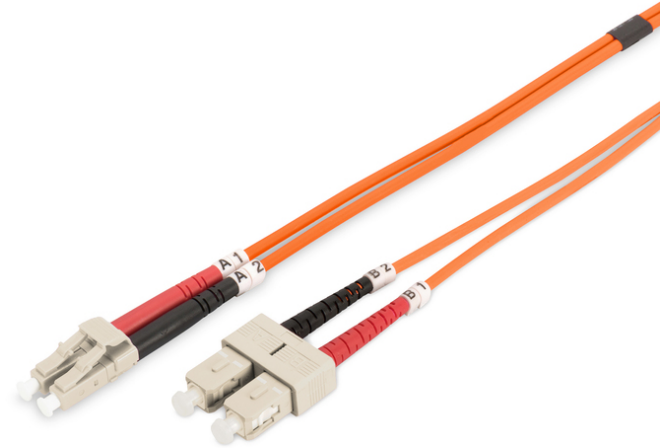

# DIGITUS Fiber Optic Multimode Patch Cord, LC / SC

DK-2532-02  
EAN 4016032249405

**FO patch cord, duplex, LC to SC MM OM2 50/125 μ, 2 m**

FO patch cord, duplex, LC to SC,MM OM2 50/125 μ, 2 m

**Future-oriented standards and high-end quality for your network.**

- Duplex cable
- LSOH
- Connector with ceramic ferrule
- Cable diameter 2 mm
- Single packed with test-report
- Assortment: Fiber Optic Patch Cables

- Boot: two-color
- Cable type: I-VH 2G50/125μ
- Color cable: orange
- Connector 1: LC
- Connector 2: SC
- Fiber class: OM2
- Fiber diameter: 50/125μ
- Mode: Multimode
- Packaging: DIGITUS Polybag
- Length: 2 m

**More images:**

Part No.	DK-2532-02			
Lenght	2 m			
Cable Type	Duplex MM 50/125		OM2 LSZH	
	END A		END B	
Connector Type	LC		SC	
	0.1	0.06	0.12	0.11
Insertion Loss (dB)	31.9	31.3	33.1	35.9
Return Loss (dB)	PASS			
Q.C.				