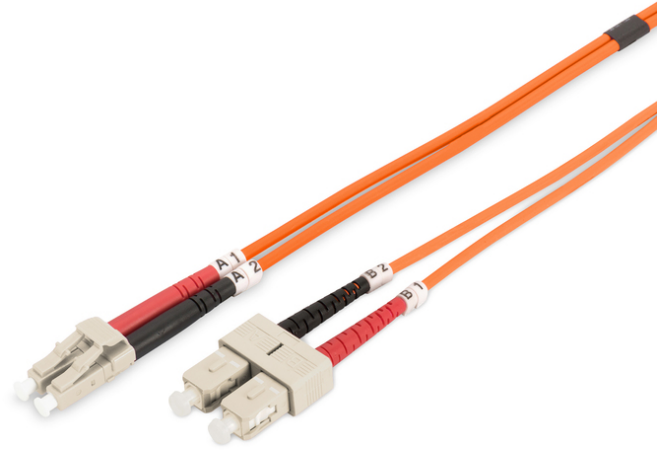

# DIGITUS Fiber Optic Multimode Patch Cord, LC / SC

**DK-2532-02**  
**EAN 4016032249405**

**FO patch cord, duplex, LC to SC MM OM2 50/125 μ, 2 m**

FO patch cord, duplex, LC to SC,MM OM2 50/125 μ, 2 m

**Future-oriented standards and high-end quality for your network.**

- Duplex cable
- LSOH
- Connector with ceramic ferrule
- Cable diameter 2 mm
- Single packed with test-report
- Assortment: Fiber Optic Patch Cables

- Boot: two-color
- Cable type: I-VH 2G50/125μ
- Color cable: orange
- Connector 1: LC
- Connector 2: SC
- Fiber class: OM2
- Fiber diameter: 50/125μ
- Mode: Multimode
- Packaging: DIGITUS Polybag
- Length: 2 m

**More images:**

Part No.	DK-2532-02			
Lenght	2 m			
Cable Type	Duplex MM 50/125	OM2 LSZH		
	END A	END B		
Connector Type	LC	SC		
Insertion Loss (dB)	0.1	0.06	0.12	0.11
Return Loss (dB)	31.9	31.3	33.1	35.9
Q.C.	PASS			