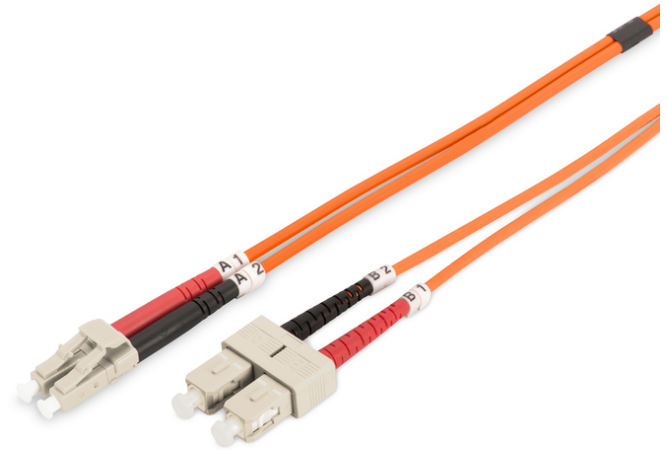

DIGITUS Fiber Optic Multimode Patch Cord, LC / SC

DK-2532-01
EAN 4016032249399

FO patch cord, duplex, LC to SC MM OM2 50/125 μ, 1 m

FO patch cord, duplex, LC to SC,MM OM2 50/125 μ, 1 m

Future-oriented standards and high-end quality for your network.

- Duplex cable
- LSOH
- Connector with ceramic ferrule
- Cable diameter 2 mm
- Single packed with test-report
- Assortment: Fiber Optic Patch Cables

- Boot: two-color
- Cable type: I-VH 2G50/125μ
- Color cable: orange
- Connector 1: LC
- Connector 2: SC
- Fiber class: OM2
- Fiber diameter: 50/125μ
- Mode: Multimode
- Packaging: DIGITUS Polybag
- Length: 1 m

More images:

Part No.	DK-2532-01			
Lenght	1 m			
Cable Type	Duplex MM 50/125	OM2 LSZH		
Connector Type	END A	END B		
	LC	SC		
Insertion Loss (dB)	0.1	0.06	0.12	0.11
Return Loss (dB)	31.9	31.3	33.1	35.9
Q.C.	PASS			