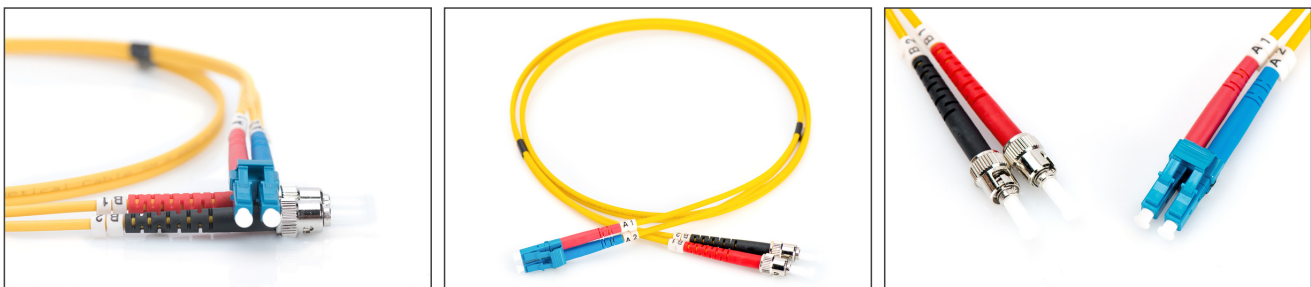

DIGITUS Fiber Optic Singlemode Patch Cord, LC / ST

DK-2931-10
 EAN 4016032249382

FO patch cord, duplex, LC to ST SM OS2 09/125 μ, 10 m
 FO patch cord, duplex, LC to ST, SM OS2 09/125 μ, 10 m
Future-oriented standards and high-end quality for your network.

- Duplex cable
- LSOH
- Connector with ceramic ferrule
- Cable diameter 2 mm
- Single packed with test-report
- Assortment: Fiber Optic Patch Cables
- Boot: single-color

- Cable diameter: 2 mm
- Cable type: I-VH 2E9/125μ
- Color cable: yellow
- Connector 1: LC
- Connector 2: ST
- Fiber class: OS2
- Fiber diameter: 9/125μ
- Mode: Singlemode
- Packaging: DIGITUS Polybag
- Length: 10 m

More images:

Part No.	DK-2931-10			
Lenght	10 m			
Cable Type	Duplex SM 9/125		OS2 LSZH	
	END A		END B	
Connector Type	LC		ST	
Insertion Loss (dB)	0.07	0.08	0.08	0.05
Return Loss (dB)	50.5	52.4	55.0	52.3
Q.C.	PASS			