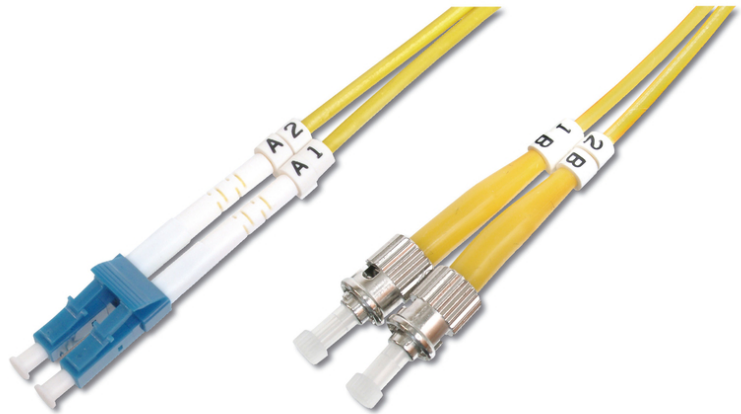

DIGITUS Fiber Optic Singlemode Patch Cord, LC / ST

DK-2931-10
 EAN 4016032249382

FO patch cord, duplex, LC to ST SM OS2 09/125 μ, 10 m
 FO patch cord, duplex, LC to ST, SM OS2 09/125 μ, 10 m
Future-oriented standards and high-end quality for your network.

- Duplex cable
- LSOH
- Connector with ceramic ferrule
- Cable diameter 2 mm
- Single packed with test-report
- Assortment: Fiber Optic Patch Cables
- Boot: single-color

- Cable diameter: 2 mm
- Cable type: I-VH 2E9/125μ
- Color cable: yellow
- Connector 1: LC
- Connector 2: ST
- Fiber class: OS2
- Fiber diameter: 9/125μ
- Mode: Singlemode
- Packaging: DIGITUS Polybag
- Length: 10 m

More images:

Part No.	DK-2931-10			
Lenght	10 m			
Cable Type	Duplex SM 9/125		OS2 LSZH	
	END A		END B	
Connector Type	LC		ST	
Insertion Loss (dB)	0.07	0.08	0.08	0.05
Return Loss (dB)	50.5	52.4	55.0	52.3
Q.C.	PASS			