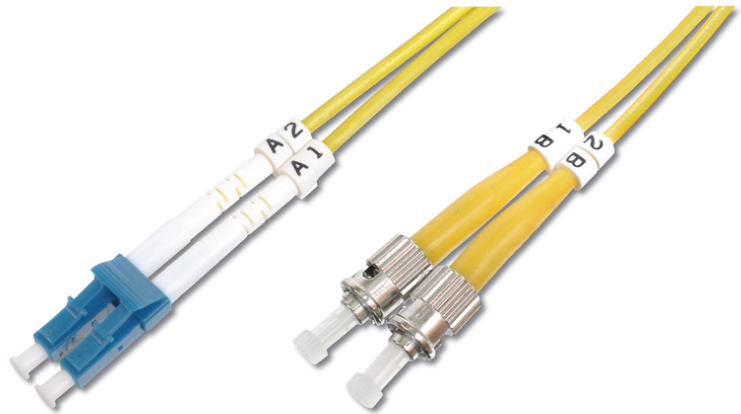

DIGITUS Fiber Optic Singlemode Patch Cord, LC / ST

DK-2931-03
EAN 4016032249351

FO patch cord, duplex, LC to ST SM OS2 09/125 μ , 3 m

FO patch cord, duplex, LC to ST, SM OS2 09/125 μ , 3 m

Future-oriented standards and high-end quality for your network.

- Duplex cable
- LSOH
- Connector with ceramic ferrule
- Cable diameter 2 mm
- Single packed with test-report
- Assortment: Fiber Optic Patch Cables
- Boot: single-color

- Cable diameter: 2 mm
- Cable type: I-VH 2E9/125 μ
- Color cable: yellow
- Connector 1: LC
- Connector 2: ST
- Fiber class: OS2
- Fiber diameter: 9/125 μ
- Mode: Singlemode
- Packaging: DIGITUS Polybag
- Length: 3 m

More images:

Part No.	DK-2931-03			
Lenght	3 m			
Cable Type	Duplex SM 9/125		OS2 LSZH	
	END A		END B	
Connector Type	LC		ST	
Insertion Loss (dB)	0.07	0.08	0.08	0.05
Return Loss (dB)	50.5	52.4	55.0	52.3
Q.C.	PASS			