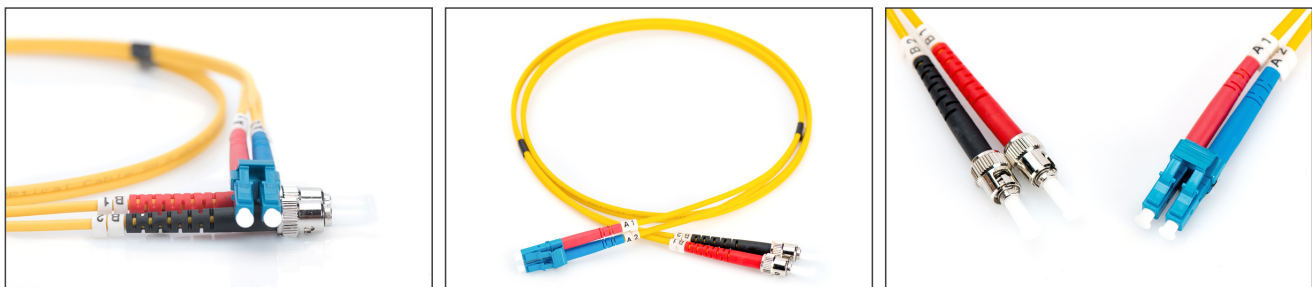

# DIGITUS Fiber Optic Singlemode Patch Cord, LC / ST

DK-2931-02  
 EAN 4016032249344

**FO patch cord, duplex, LC to ST SM OS2 09/125  $\mu$ , 2 m**

FO patch cord, duplex, LC to ST, SM OS2 09/125  $\mu$ , 2 m

**Future-oriented standards and high-end quality for your network.**

- Duplex cable
- LSOH
- Connector with ceramic ferrule
- Cable diameter 2 mm
- Single packed with test-report
- Assortment: Fiber Optic Patch Cables
- Boot: single-color

- Cable diameter: 2 mm
- Cable type: I-VH 2E9/125 $\mu$
- Color cable: yellow
- Connector 1: LC
- Connector 2: ST
- Fiber class: OS2
- Fiber diameter: 9/125 $\mu$
- Mode: Singlemode
- Packaging: DIGITUS Polybag
- Length: 2 m

**More images:**

Part No.	DK-2931-02			
Lenght	2 m			
Cable Type	Duplex SM 9/125		OS2 LSZH	
	END A		END B	
Connector Type	LC		ST	
Insertion Loss (dB)	0.07	0.08	0.08	0.05
Return Loss (dB)	50.5	52.4	55.0	52.3
Q.C.	PASS			