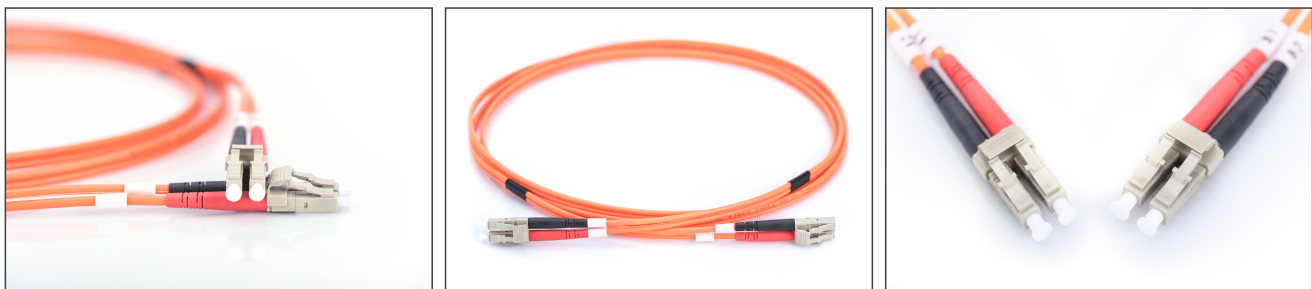

DIGITUS Fiber Optic Multimode Patch Cord, LC / LC

DK-2533-10
EAN 4016032249085

FO patch cord, duplex, LC to LC MM OM2 50/125 μ, 10 m

FO patch cord, duplex, LC to LC,MM OM2 50/125 μ, 10 m

Future-oriented standards and high-end quality for your network.

- Duplex cable
- LSOH
- Connector with ceramic ferrule
- Cable diameter 2 mm
- Single packed with test-report
- Assortment: Fiber Optic Patch Cables
- Boot: single-color

- Cable diameter: 2 mm
- Cable type: I-VH 2G50/125μ
- Color cable: orange
- Connector 1: LC
- Connector 2: LC
- Fiber class: OM2
- Fiber diameter: 50/125μ
- Mode: Multimode
- Packaging: DIGITUS Polybag
- Length: 10 m

More images:

Part No.	DK-2533-10			
Lenght	10 m			
Cable Type	Duplex MM 50/125		OM2 LSZH	
	END A		END B	
Connector Type	LC		LC	
Insertion Loss (dB)	0.07	0.18	0.1	0.14
Return Loss (dB)	39.5	39.7	31.5	35.4
Q.C.	PASS			