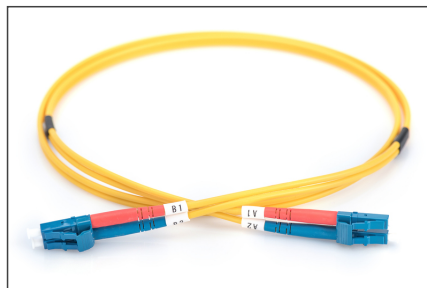

DIGITUS Fiber Optic Singlemode Patch Cord, LC / LC

DK-2933-07
 EAN 4016032248958

FO patch cord, duplex, LC to LC SM OS2 09/125 μ , 7 m

FO patch cord, duplex, LC to LC, SM OS2 09/125 μ , 7 m

Future-oriented standards and high-end quality for your network.

- Duplex cable
- LSOH
- Connector with ceramic ferrule
- Cable diameter 2 mm
- Single packed with test-report
- Boot: single-color

- Cable diameter: 2 mm
- Cable type: I-VH 2E9/125 μ
- Color cable: yellow
- Connector 1: LC
- Connector 2: LC
- Fiber class: OS2
- Fiber diameter: 9/125 μ
- Mode: Singlemode
- Packaging: DIGITUS Polybag
- Length: 7 m

More images:

Part No.	DK-2933-07			
Lenght	7 m			
Cable Type	Duplex SM 9/125		OS2 LSZH	
	END A		END B	
Connector Type	LC		LC	
	LC	LC	LC	LC
Insertion Loss (dB)	0.12	0.15	0.15	0.19
Return Loss (dB)	51.8	53.2	51.1	50.7
Q.C.	PASS			