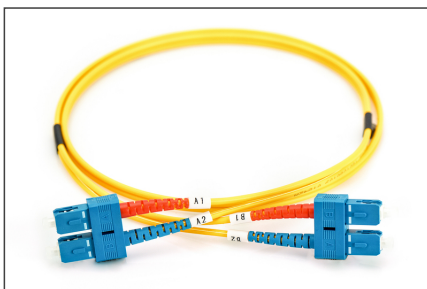

DIGITUS Fiber Optic Singlemode Patch Cord, SC / SC

DK-2922-10
EAN 4016032248781

FO patch cord, duplex, SC to SC SM OS2 09/125 μ, 10 m
 FO patch cord, duplex, SC to SC, SM OS2 09/125 μ, 10 m
Future-oriented standards and high-end quality for your network.

- Duplex cable
- LSOH
- Connector with ceramic ferrule
- Cable diameter 2 mm
- Single packed with test-report
- Assortment: Fiber Optic Patch Cables
- Boot: single-color

- Cable diameter: 2 mm
- Cable type: I-VH 2E9/125μ
- Color cable: yellow
- Connector 1: SC
- Connector 2: SC
- Fiber class: OS2
- Fiber diameter: 9/125μ
- Mode: Singlemode
- Packaging: DIGITUS Polybag
- Length: 10 m

More images:

Part No.	DK-2922-10			
Length	10 m			
Cable Type	Duplex SM 9/125		OS2 LSZH	
	END A		END B	
Connector Type	SC		SC	
Insertion Loss (dB)	0.11	0.15	0.15	0.19
	53.7	50.9	52.8	51.4
Return Loss (dB)				
Q.C.	PASS			