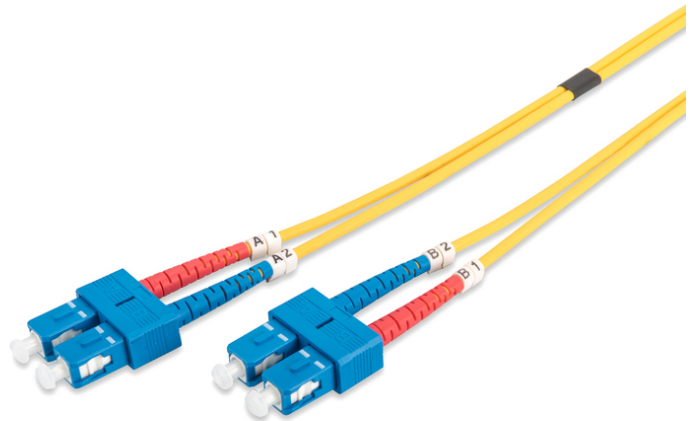

DIGITUS Fiber Optic Singlemode Patch Cord, SC / SC

DK-2922-05
EAN 4016032248767

FO patch cord, duplex, SC to SC SM OS2 09/125 μ, 5 m

FO patch cord, duplex, SC to SC, SM OS2 09/125 μ, 5 m

Future-oriented standards and high-end quality for your network.

- Duplex cable
- LSOH
- Connector with ceramic ferrule
- Cable diameter 2 mm
- Single packed with test-report
- Assortment: Fiber Optic Patch Cables
- Boot: single-color

- Cable diameter: 2 mm
- Cable type: I-VH 2E9/125μ
- Color cable: yellow
- Connector 1: SC
- Connector 2: SC
- Fiber class: OS2
- Fiber diameter: 9/125μ
- Mode: Singlemode
- Packaging: DIGITUS Polybag
- Length: 5 m

More images:

Part No.	DK-2922-05			
Length	5 m			
Cable Type	Duplex SM 9/125		OS2 LSZH	
	END A		END B	
Connector Type	SC		SC	
Insertion Loss (dB)	0.11	0.15	0.15	0.19
Return Loss (dB)	53.7	50.9	52.8	51.4
Q.C.	PASS			