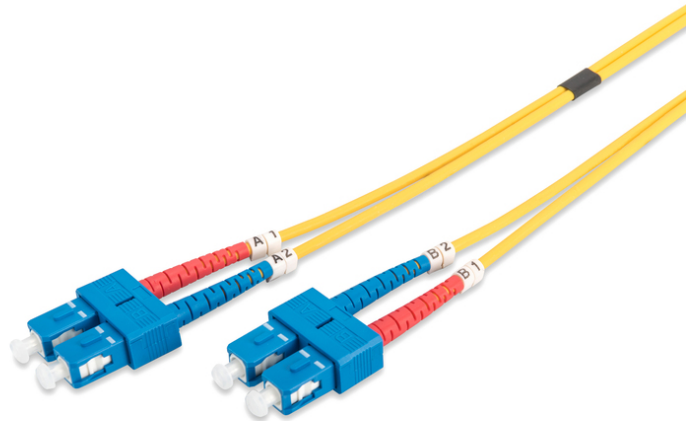

DIGITUS Fiber Optic Singlemode Patch Cord, SC / SC

DK-2922-02
EAN 4016032248743

FO patch cord, duplex, SC to SC SM OS2 09/125 μ, 2 m

FO patch cord, duplex, SC to SC, SM OS2 09/125 μ, 2 m

Future-oriented standards and high-end quality for your network.

- Duplex cable
- LSOH
- Connector with ceramic ferrule
- Cable diameter 2 mm
- Single packed with test-report
- Assortment: Fiber Optic Patch Cables
- Boot: single-color

- Cable diameter: 2 mm
- Cable type: I-VH 2E9/125μ
- Color cable: yellow
- Connector 1: SC
- Connector 2: SC
- Fiber class: OS2
- Fiber diameter: 9/125μ
- Mode: Singlemode
- Packaging: DIGITUS Polybag
- Length: 2 m

More images:

Part No.	DK-2922-02			
Lenght	2 m			
Cable Type	Duplex SM 9/125		OS2 LSZH	
	END A		END B	
Connector Type	SC		SC	
Insertion Loss (dB)	0.11	0.15	0.15	0.19
Return Loss (dB)	53.7	50.9	52.8	51.4
Q.C.	PASS			