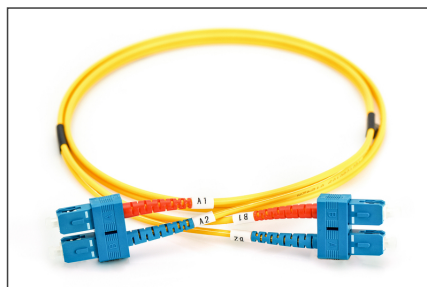

DIGITUS Fiber Optic Singlemode Patch Cord, SC / SC

DK-2922-02
EAN 4016032248743

FO patch cord, duplex, SC to SC SM OS2 09/125 μ, 2 m

FO patch cord, duplex, SC to SC, SM OS2 09/125 μ, 2 m

Future-oriented standards and high-end quality for your network.

- Duplex cable
- LSOH
- Connector with ceramic ferrule
- Cable diameter 2 mm
- Single packed with test-report
- Assortment: Fiber Optic Patch Cables
- Boot: single-color

- Cable diameter: 2 mm
- Cable type: I-VH 2E9/125μ
- Color cable: yellow
- Connector 1: SC
- Connector 2: SC
- Fiber class: OS2
- Fiber diameter: 9/125μ
- Mode: Singlemode
- Packaging: DIGITUS Polybag
- Length: 2 m

More images:

Part No.	DK-2922-02			
Lenght	2 m			
Cable Type	Duplex SM 9/125		OS2 LSZH	
	END A		END B	
Connector Type	SC		SC	
Insertion Loss (dB)	0.11	0.15	0.15	0.19
Return Loss (dB)	53.7	50.9	52.8	51.4
Q.C.	PASS			