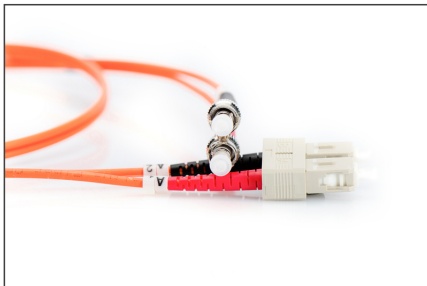

DIGITUS Fiber Optic Multimode Patch Cord, ST / SC

DK-2512-02
EAN 4016032248613

FO patch cord, duplex, ST to SC MM OM2 50/125 μ, 2 m

FO patch cord, duplex, ST to SC,MM OM2 50/125 μ, 2 m

Future-oriented standards and high-end quality for your network.

- Duplex cable
- LSOH
- Connector with ceramic ferrule
- Cable diameter 3 mm
- Single packed with test-report
- Assortment: Fiber Optic Patch Cables

- Boot: two-color
- Cable type: I-VH 2G50/125μ
- Color cable: orange
- Connector 1: ST
- Connector 2: SC
- Fiber class: OM2
- Fiber diameter: 50/125μ
- Mode: Multimode
- Packaging: DIGITUS Polybag
- Length: 2 m

More images:

Part No.	DK-2512-02			
Length	2 m			
Cable Type	Duplex MM 50/125		OM2 LSZH	
	END A	END B		
Connector Type	ST		SC	
Insertion Loss (dB)	0.17	0.10	0.15	0.11
Return Loss (dB)	36.5	35.6	40.0	36.7
Q.C.	PASS			