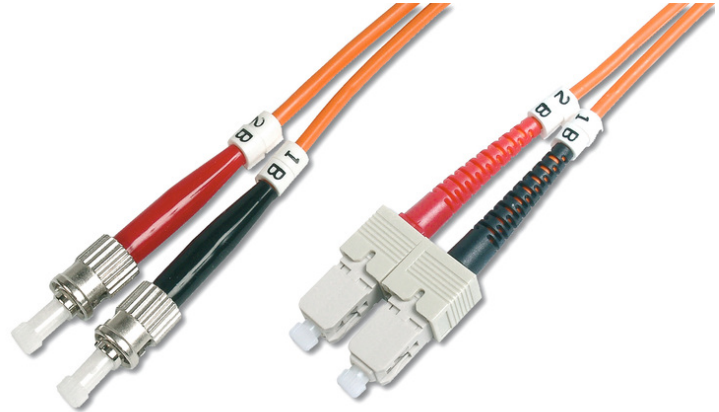

DIGITUS Fiber Optic Multimode Patch Cord, ST / SC

DK-2512-02
EAN 4016032248613

FO patch cord, duplex, ST to SC MM OM2 50/125 μ, 2 m

FO patch cord, duplex, ST to SC,MM OM2 50/125 μ, 2 m

Future-oriented standards and high-end quality for your network.

- Duplex cable
- LSOH
- Connector with ceramic ferrule
- Cable diameter 3 mm
- Single packed with test-report
- Assortment: Fiber Optic Patch Cables

- Boot: two-color
- Cable type: I-VH 2G50/125μ
- Color cable: orange
- Connector 1: ST
- Connector 2: SC
- Fiber class: OM2
- Fiber diameter: 50/125μ
- Mode: Multimode
- Packaging: DIGITUS Polybag
- Length: 2 m

More images:

Part No.	DK-2512-02			
Length	2 m			
Cable Type	Duplex MM 50/125		OM2 LSZH	
	END A	END B		
Connector Type	ST		SC	
Insertion Loss (dB)	0.17	0.10	0.15	0.11
Return Loss (dB)	36.5	35.6	40.0	36.7
Q.C.	PASS			