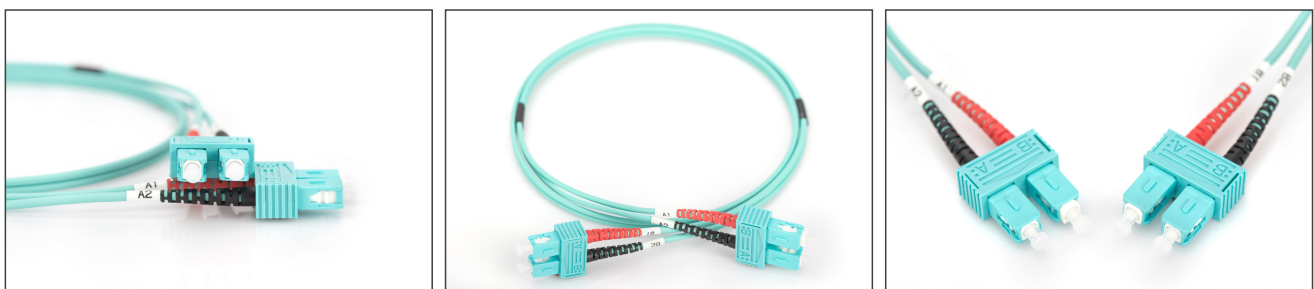

# DIGITUS Fiber Optic Multimode Patch Cord, OM 3, SC / SC

DK-2522-02/3  
 EAN 4016032248545

**FO patch cord, duplex, SC to SC MM OM3 50/125 μ, 2 m**

FO patch cord, duplex, SC to SC,MM OM3 50/125 μ, 2 m

**Future-oriented standards and high-end quality for your network.**

- Duplex cable
- LSOH
- Connector with ceramic ferrule
- Cable diameter 2 mm
- Single packed with test-report
- Assortment: Fiber Optic Patch Cables
- Boot: two-color

- Cable diameter: 2 mm
- Cable type: I-VH 2G50/125μ
- Color cable: aqua
- Connector 1: SC
- Connector 2: SC
- Fiber class: OM3
- Fiber diameter: 50/125μ
- Mode: Multimode
- Packaging: DIGITUS Polybag
- Length: 2 m

**More images:**

Part No.	DK-2522-02/3			
Lenght	2 m			
Cable Type	Duplex MM 50/125		OM3 LSZH	
	END A		END B	
Connector Type	SC		SC	
Insertion Loss (dB)	0.25	0.25	0.12	0.18
Return Loss (dB)	31.5	30.2	32.7	34.7
Q.C.	PASS			