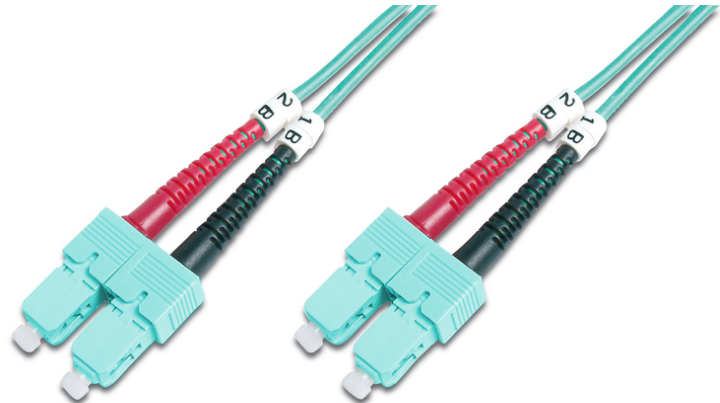

# DIGITUS Fiber Optic Multimode Patch Cord, OM 3, SC / SC

DK-2522-02/3  
 EAN 4016032248545

**FO patch cord, duplex, SC to SC MM OM3 50/125 μ, 2 m**

FO patch cord, duplex, SC to SC,MM OM3 50/125 μ, 2 m

**Future-oriented standards and high-end quality for your network.**

- Duplex cable
- LSOH
- Connector with ceramic ferrule
- Cable diameter 2 mm
- Single packed with test-report
- Assortment: Fiber Optic Patch Cables
- Boot: two-color

- Cable diameter: 2 mm
- Cable type: I-VH 2G50/125μ
- Color cable: aqua
- Connector 1: SC
- Connector 2: SC
- Fiber class: OM3
- Fiber diameter: 50/125μ
- Mode: Multimode
- Packaging: DIGITUS Polybag
- Length: 2 m

**More images:**

Part No.	DK-2522-02/3			
Lenght	2 m			
Cable Type	Duplex MM 50/125		OM3 LSZH	
	END A		END B	
Connector Type	SC		SC	
Insertion Loss (dB)	0.25	0.25	0.12	0.18
Return Loss (dB)	31.5	30.2	32.7	34.7
Q.C.	PASS			