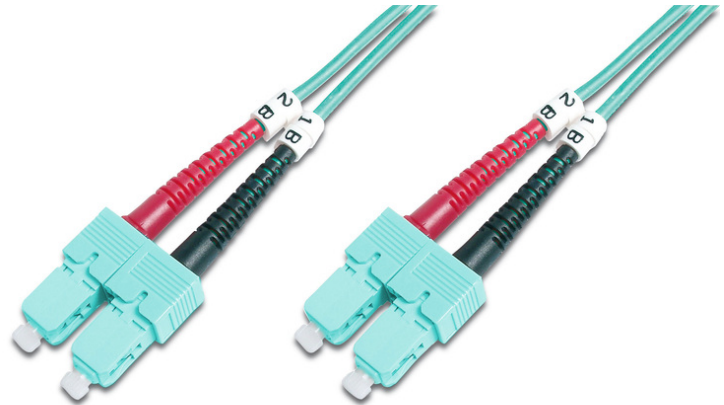

# DIGITUS Fiber Optic Multimode Patch Cord, OM 3, SC / SC

DK-2522-01/3  
 EAN 4016032248538

**FO patch cord, duplex, SC to SC MM OM3 50/125 μ, 1 m**

FO patch cord, duplex, SC to SC,MM OM3 50/125 μ, 1 m

**Future-oriented standards and high-end quality for your network.**

- Duplex cable
- LSOH
- Connector with ceramic ferrule
- Cable diameter 2 mm
- Single packed with test-report
- Assortment: Fiber Optic Patch Cables
- Boot: two-color

- Cable diameter: 2 mm
- Cable type: I-VH 2G50/125μ
- Color cable: aqua
- Connector 1: SC
- Connector 2: SC
- Fiber class: OM3
- Fiber diameter: 50/125μ
- Mode: Multimode
- Packaging: DIGITUS Polybag
- Length: 1 m

**More images:**

Part No.	DK-2522-01/3			
Lenght	1 m			
Cable Type	Duplex MM 50/125		OM3 LSZH	
	END A		END B	
Connector Type	SC		SC	
Insertion Loss (dB)	0.25	0.25	0.12	0.18
Return Loss (dB)	31.5	30.2	32.7	34.7
Q.C.	PASS			