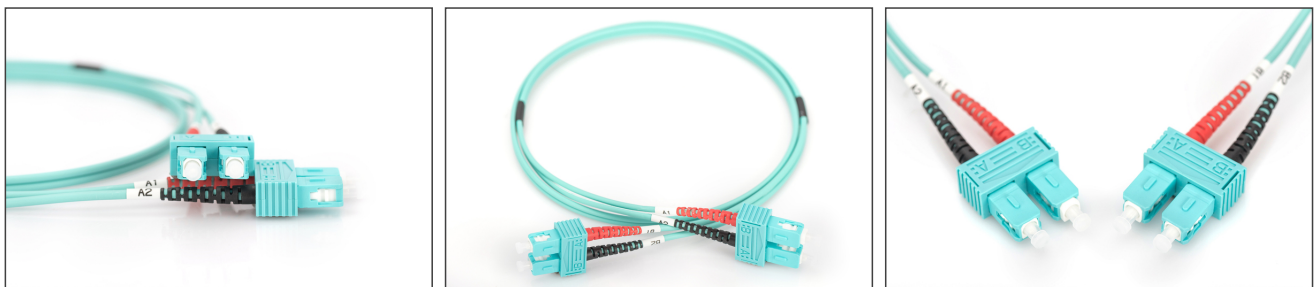

# DIGITUS Fiber Optic Multimode Patch Cord, OM 3, SC / SC

DK-2522-01/3  
 EAN 4016032248538

**FO patch cord, duplex, SC to SC MM OM3 50/125 μ, 1 m**

FO patch cord, duplex, SC to SC,MM OM3 50/125 μ, 1 m

**Future-oriented standards and high-end quality for your network.**

- Duplex cable
- LSOH
- Connector with ceramic ferrule
- Cable diameter 2 mm
- Single packed with test-report
- Assortment: Fiber Optic Patch Cables
- Boot: two-color

- Cable diameter: 2 mm
- Cable type: I-VH 2G50/125μ
- Color cable: aqua
- Connector 1: SC
- Connector 2: SC
- Fiber class: OM3
- Fiber diameter: 50/125μ
- Mode: Multimode
- Packaging: DIGITUS Polybag
- Length: 1 m

**More images:**

Part No.	DK-2522-01/3			
Lenght	1 m			
Cable Type	Duplex MM 50/125		OM3 LSZH	
	END A		END B	
Connector Type	SC		SC	
Insertion Loss (dB)	0.25	0.25	0.12	0.18
Return Loss (dB)	31.5	30.2	32.7	34.7
Q.C.	PASS			