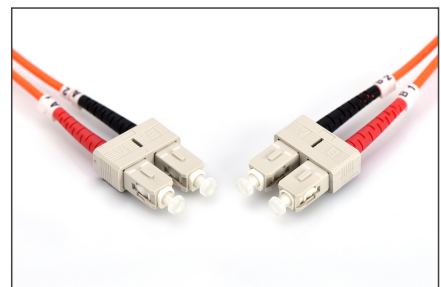

# DIGITUS Fiber Optic Multimode Patch Cord, SC / SC

DK-2522-02  
EAN 4016032248408

**FO patch cord, duplex, SC to SC MM OM2 50/125 μ, 2 m**

FO patch cord, duplex, SC to SC,MM OM2 50/125 μ, 2 m

**Future-oriented standards and high-end quality for your network.**

- Duplex cable
- LSOH
- Connector with ceramic ferrule
- Cable diameter 2 mm
- Single packed with test-report
- Assortment: Fiber Optic Patch Cables
- Boot: two-color

- Cable diameter: 2 mm
- Cable type: I-VH 2G50/125μ
- Color cable: orange
- Connector 1: SC
- Connector 2: SC
- Fiber class: OM2
- Fiber diameter: 50/125μ
- Mode: Multimode
- Packaging: DIGITUS Polybag
- Length: 2 m

**More images:**

Part No.	DK-2522-02			
Lenght	2 m			
Cable Type	Duplex MM 50/125		OM2 LSZH	
	END A		END B	
Connector Type	SC		SC	
Insertion Loss (dB)	0.05	0.17	0.18	0.13
Return Loss (dB)	35.8	36.8	39.5	38.8
Q.C.	PASS			