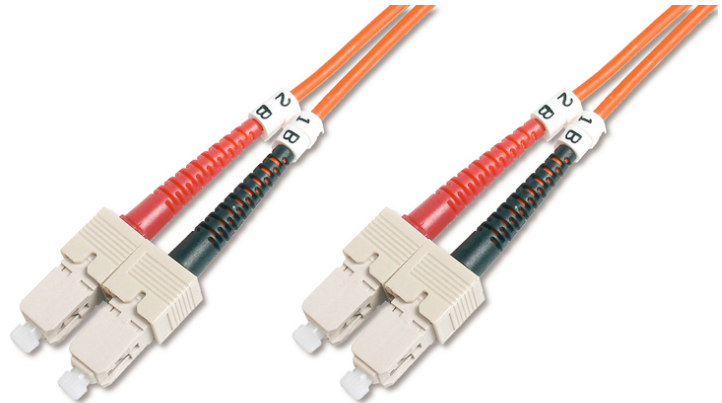

# DIGITUS Fiber Optic Multimode Patch Cord, SC / SC

DK-2522-02  
EAN 4016032248408

**FO patch cord, duplex, SC to SC MM OM2 50/125 μ, 2 m**

FO patch cord, duplex, SC to SC,MM OM2 50/125 μ, 2 m

**Future-oriented standards and high-end quality for your network.**

- Duplex cable
- LSOH
- Connector with ceramic ferrule
- Cable diameter 2 mm
- Single packed with test-report
- Assortment: Fiber Optic Patch Cables
- Boot: two-color

- Cable diameter: 2 mm
- Cable type: I-VH 2G50/125μ
- Color cable: orange
- Connector 1: SC
- Connector 2: SC
- Fiber class: OM2
- Fiber diameter: 50/125μ
- Mode: Multimode
- Packaging: DIGITUS Polybag
- Length: 2 m

**More images:**

Part No.	DK-2522-02			
Lenght	2 m			
Cable Type	Duplex MM 50/125		OM2 LSZH	
	END A		END B	
Connector Type	SC		SC	
Insertion Loss (dB)	0.05	0.17	0.18	0.13
Return Loss (dB)	35.8	36.8	39.5	38.8
Q.C.	PASS			