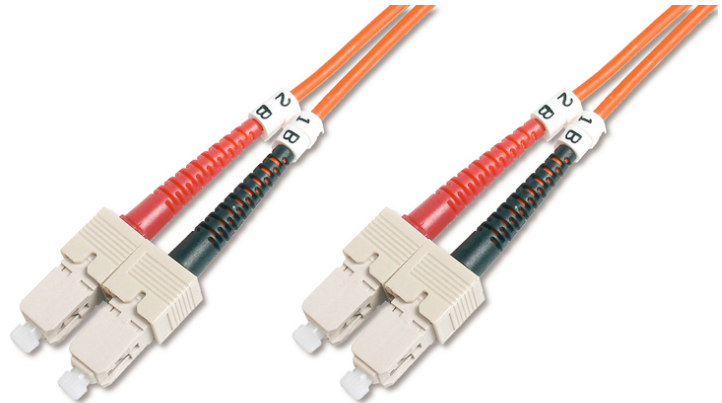

DIGITUS Fiber Optic Multimode Patch Cord, SC / SC

DK-2522-02
EAN 4016032248408

FO patch cord, duplex, SC to SC MM OM2 50/125 μ, 2 m

FO patch cord, duplex, SC to SC,MM OM2 50/125 μ, 2 m

Future-oriented standards and high-end quality for your network.

- Duplex cable
- LSOH
- Connector with ceramic ferrule
- Cable diameter 2 mm
- Single packed with test-report
- Assortment: Fiber Optic Patch Cables
- Boot: two-color

- Cable diameter: 2 mm
- Cable type: I-VH 2G50/125μ
- Color cable: orange
- Connector 1: SC
- Connector 2: SC
- Fiber class: OM2
- Fiber diameter: 50/125μ
- Mode: Multimode
- Packaging: DIGITUS Polybag
- Length: 2 m

More images:

Part No.	DK-2522-02			
Length	2 m			
Cable Type	Duplex MM 50/125		OM2 LSZH	
	END A		END B	
Connector Type	SC		SC	
Insertion Loss (dB)	0.05	0.17	0.18	0.13
Return Loss (dB)	35.8	36.8	39.5	38.8
Q.C.	PASS			