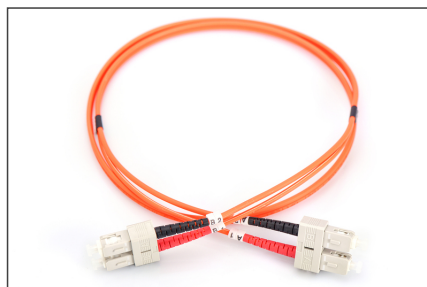

# DIGITUS Fiber Optic Multimode Patch Cord, SC / SC

DK-2522-02  
EAN 4016032248408

**FO patch cord, duplex, SC to SC MM OM2 50/125 μ, 2 m**

FO patch cord, duplex, SC to SC,MM OM2 50/125 μ, 2 m

**Future-oriented standards and high-end quality for your network.**

- Duplex cable
- LSOH
- Connector with ceramic ferrule
- Cable diameter 2 mm
- Single packed with test-report
- Assortment: Fiber Optic Patch Cables
- Boot: two-color

- Cable diameter: 2 mm
- Cable type: I-VH 2G50/125μ
- Color cable: orange
- Connector 1: SC
- Connector 2: SC
- Fiber class: OM2
- Fiber diameter: 50/125μ
- Mode: Multimode
- Packaging: DIGITUS Polybag
- Length: 2 m

**More images:**

Part No.	DK-2522-02			
Lenght	2 m			
Cable Type	Duplex MM 50/125		OM2 LSZH	
	END A		END B	
Connector Type	SC		SC	
Insertion Loss (dB)	0.05	0.17	0.18	0.13
Return Loss (dB)	35.8	36.8	39.5	38.8
Q.C.	PASS			