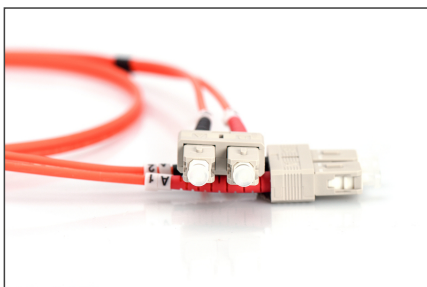

# DIGITUS Fiber Optic Multimode Patch Cord, SC / SC

DK-2522-02  
EAN 4016032248408

**FO patch cord, duplex, SC to SC MM OM2 50/125 μ, 2 m**

FO patch cord, duplex, SC to SC,MM OM2 50/125 μ, 2 m

**Future-oriented standards and high-end quality for your network.**

- Duplex cable
- LSOH
- Connector with ceramic ferrule
- Cable diameter 2 mm
- Single packed with test-report
- Assortment: Fiber Optic Patch Cables
- Boot: two-color

- Cable diameter: 2 mm
- Cable type: I-VH 2G50/125μ
- Color cable: orange
- Connector 1: SC
- Connector 2: SC
- Fiber class: OM2
- Fiber diameter: 50/125μ
- Mode: Multimode
- Packaging: DIGITUS Polybag
- Length: 2 m

**More images:**

Part No.	DK-2522-02			
Lenght	2 m			
Cable Type	Duplex MM 50/125		OM2 LSZH	
	END A		END B	
Connector Type	SC		SC	
Insertion Loss (dB)	0.05	0.17	0.18	0.13
Return Loss (dB)	35.8	36.8	39.5	38.8
Q.C.	PASS			