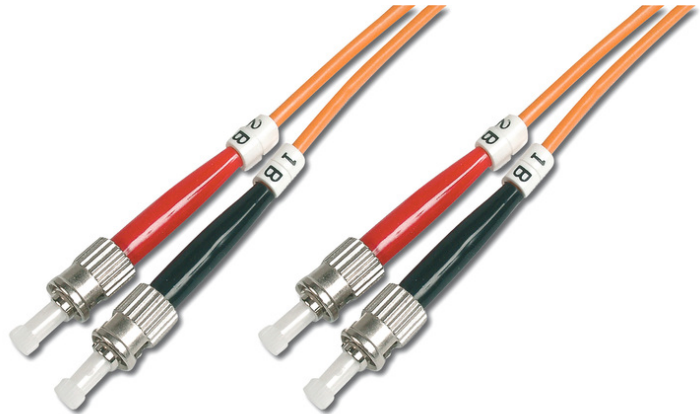

DIGITUS Fiber Optic Multimode Patch Cord, ST / ST

DK-2511-10
EAN 4016032248095

FO patch cord, duplex, ST to ST MM OM2 50/125 μ, 10m

FO patch cord, duplex, ST to ST,MM OM2 50/125 μ, 10m

Best performance and link quality for your network.

- Duplex cable
- LSOH
- Connector with ceramic ferrule
- Cable diameter 2 mm
- Single packed with test-report
- Assortment: Fiber Optic Patch Cables
- Boot: two-color

- Cable diameter: 2 mm
- Cable type: I-VH 2G50/125μ
- Color cable: orange
- Connector 1: ST
- Connector 2: ST
- Fiber class: OM2
- Fiber diameter: 50/125μ
- Mode: Multimode
- Packaging: DIGITUS Polybag
- Length: 10 m

More images:

Part No.	DK-2511-10			
Lenght	10 m			
Cable Type	Duplex MM 50/125		OM2 LSZH	
	END A		END B	
Connector Type	ST		ST	
Insertion Loss (dB)	0.03	0.15	0.06	0.13
Return Loss (dB)	39.4	39.8	37.6	38.2
Q.C.	PASS			