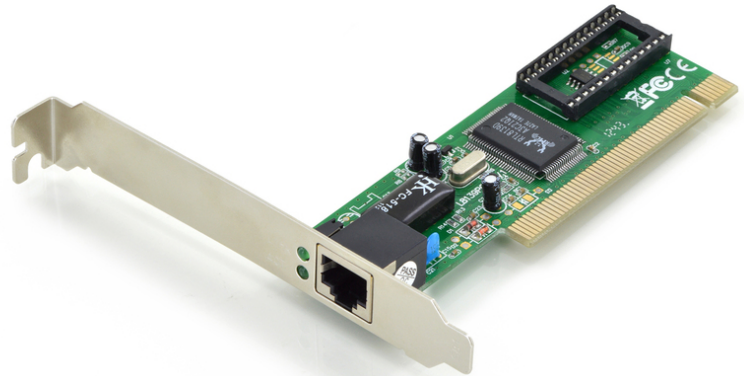

DIGITUS Fast Ethernet PCI network card

DN-1001J
 EAN 4016032228677

Fast Ethernet PCI Card 32-bit, RTL8139D chipset

Fast Ethernet PCI Card,32-bit, RTL8139D chipset

Turns your Desktop PC into a high-bandwidth workstation or a power server running at full-duplex speed

- Realtek chipset
- IEEE 802.3 and IEEE 802.3u compatible
- Supports 20/200 Mbps full duplex

- PCI Local Bus Rev.2.1 and 2.2 compatible
- Suitable for all typical network environments
- Supports Windows 10, 8, 7, Vista and XP