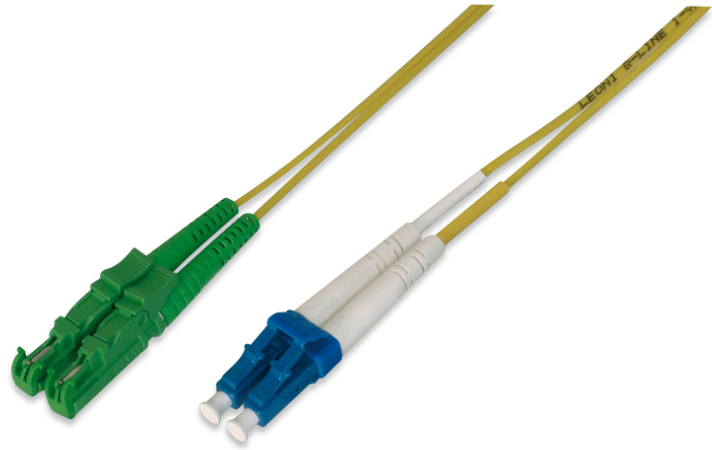

DIGITUS Fiber Optic Patch Cord, E2000 (8° APC) to LC (UPC), Singlemode

AL-9E2000LC-05I
 EAN 4016032204794

FO patch cord, duplex, E2000 (APC) to LC (UPC) R+M, SM OS2 09/125 μ, 5 m

DIGITUS® Professional offers a wide range of high quality fiber optic patch cables. Practically every request and every requirement is covered by the broad range of cable types. The product range includes OM1, OM2, OM3 and OS2 versions. DIGITUS® fiber optic installation cables guarantee the best performance and fail-safety. All cables are single packed a polybag with test report.

Cost reduction by verifiable quality and high performance.

- Duplex cable
- LSOH
- Connector with ceramic ferrule

- Single packed with test-report
- Single packed with test-report
- Assortment: Fiber Optic Patch Cables
- Boot: single-color
- Cable type: I-VH 2E9/125μ
- Color cable: yellow
- Connector 1: E2000 (APC)
- Connector 2: LC
- Fiber class: OS2
- Fiber diameter: 9/125μ
- Mode: Singlemode
- Packaging: Polybag
- Length: 5 m