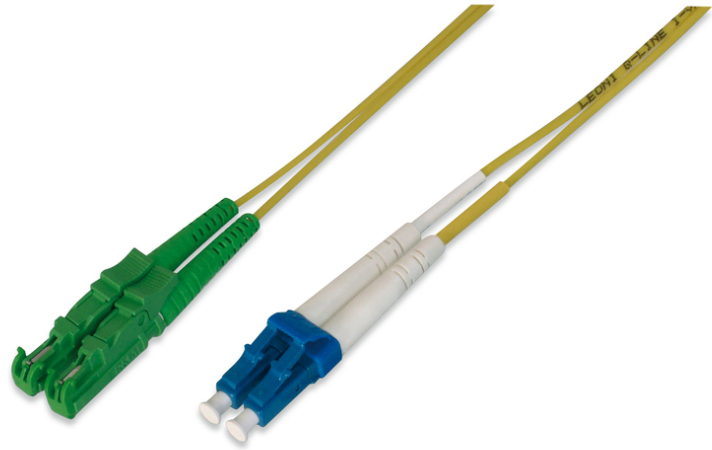

DIGITUS Fiber Optic Patch Cord, E2000 (8° APC) to LC (UPC), Singlemode

AL-9E2000LC-03I
 EAN 4016032204787

FO patch cord, duplex, E2000 (APC) to LC (UPC) R+M, SM OS2 09/125 μ, 3 m

DIGITUS® Professional offers a wide range of high quality fiber optic patch cables. Practically every request and every requirement is covered by the broad range of cable types. The product range includes OM1, OM2, OM3 and OS2 versions. DIGITUS® fiber optic installation cables guarantee the best performance and fail-safety. All cables are single packed a polybag with test report.

Cost reduction by verifiable quality and high performance.

- Duplex cable
- LSOH
- Connector with ceramic ferrule

- Single packed with test-report
- Single packed with test-report
- Assortment: Fiber Optic Patch Cables
- Boot: single-color
- Cable type: I-VH 2E9/125μ
- Color cable: yellow
- Connector 1: E2000 (APC)
- Connector 2: LC
- Fiber class: OS2
- Fiber diameter: 9/125μ
- Mode: Singlemode
- Packaging: Polybag
- Length: 3 m