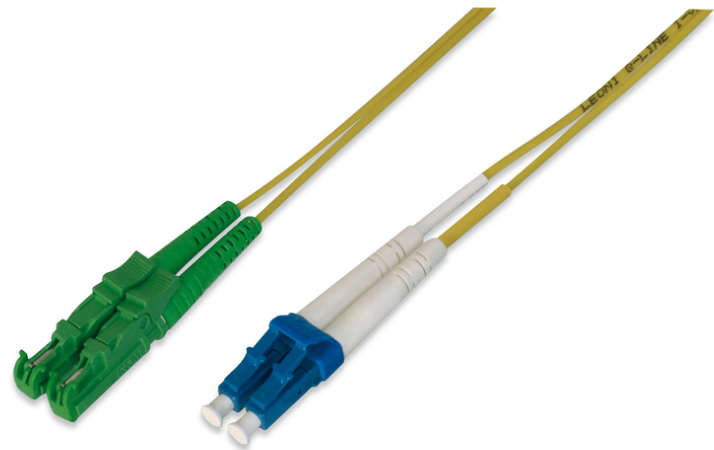

DIGITUS Fiber Optic Patch Cord, E2000 (8° APC) to LC (UPC), Singlemode

AL-9E2000LC-02I
 EAN 4016032204770

FO patch cord, duplex, E2000 (APC) to LC (UPC) R+M, SM OS2 09/125 μ, 2 m

DIGITUS® Professional offers a wide range of high quality fiber optic patch cables. Practically every request and every requirement is covered by the broad range of cable types. The product range includes OM1, OM2, OM3 and OS2 versions. DIGITUS® fiber optic installation cables guarantee the best performance and fail-safety. All cables are single packed a polybag with test report.

Cost reduction by verifiable quality and high performance.

- Duplex cable
- LSOH
- Connector with ceramic ferrule

- Single packed with test-report
- Single packed with test-report
- Assortment: Fiber Optic Patch Cables
- Boot: single-color
- Cable type: I-VH 2E9/125μ
- Color cable: yellow
- Connector 1: E2000 (APC)
- Connector 2: LC
- Fiber class: OS2
- Fiber diameter: 9/125μ
- Mode: Singlemode
- Packaging: Polybag
- Length: 2 m