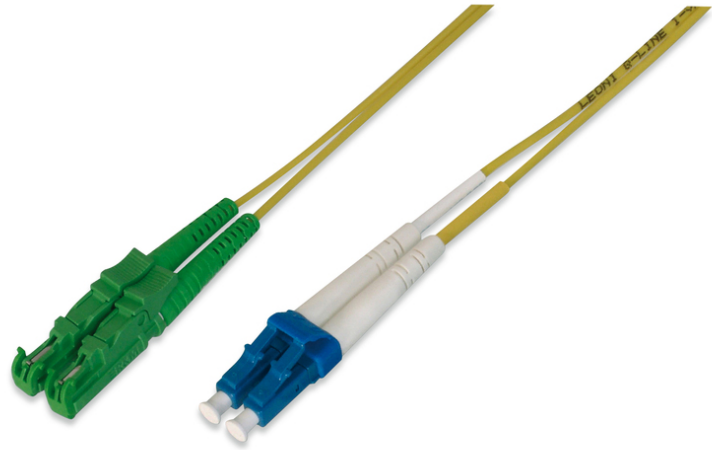

DIGITUS Fiber Optic Patch Cord, E2000 (8° APC) to LC (UPC), Singlemode

AL-9E2000LC-011
 EAN 4016032204763

FO patch cord, duplex, E2000 (APC) to LC (UPC) R+M, SM OS2 09/125 μ, 1 m

DIGITUS® Professional offers a wide range of high quality fiber optic patch cables. Practically every request and every requirement is covered by the broad range of cable types. The product range includes OM1, OM2, OM3 and OS2 versions. DIGITUS® fiber optic installation cables guarantee the best performance and fail-safety. All cables are single packed a polybag with test report.

Cost reduction by verifiable quality and high performance.

- Duplex cable
- LSOH
- Connector with ceramic ferrule

- Single packed with test-report
- Single packed with test-report
- Assortment: Fiber Optic Patch Cables
- Boot: single-color
- Cable type: I-VH 2E9/125μ
- Color cable: yellow
- Connector 1: E2000 (APC)
- Connector 2: LC
- Fiber class: OS2
- Fiber diameter: 9/125μ
- Mode: Singlemode
- Packaging: Polybag
- Length: 1 m