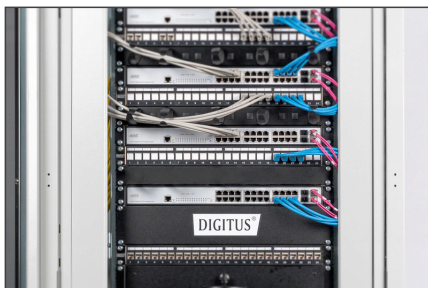

More images: