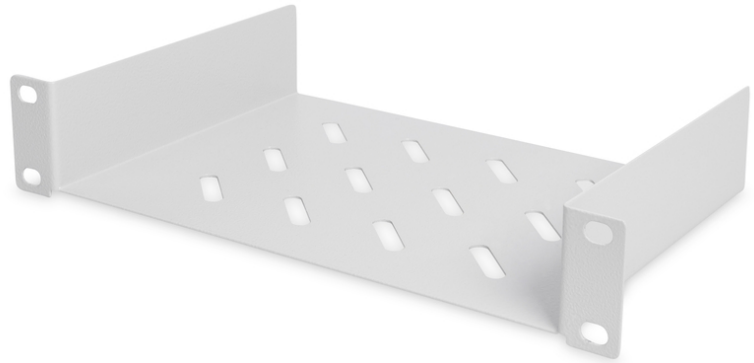

DIGITUS 254 mm (10") 1U shelf

DN-10 TRAY-1
 EAN 4016032139836

254 mm (10") 1U fixed shelf 44x254x150 mm, color grey (RAL 7035)

The 10" shelves from DIGITUS® consist of a sturdy, perforated metal sheet and can be installed quickly and easily on the front 10" profiles. They are supplied complete with mounting material and are therefore ready for immediate use. Use the DIGITUS® 10" shelves to store components that are not mounted directly in your 10" enclosure.

- Sturdy, perforated metal sheet
- Complete with mounting material
- Width x depth of storage surface inside: 210 x 147 mm
- Width x depth of the entire shelf outside: 254 x 149 mm

- 2-point attachment (front 10" profile rails)
- Color: light grey, RAL 7035
- Load capacity: 25 kg
- Mounting type: Fixed mounting
- Units: 1
- Inch form factor (IEC 60297): 254 mm (10")
- Suitable cabinet depth: all