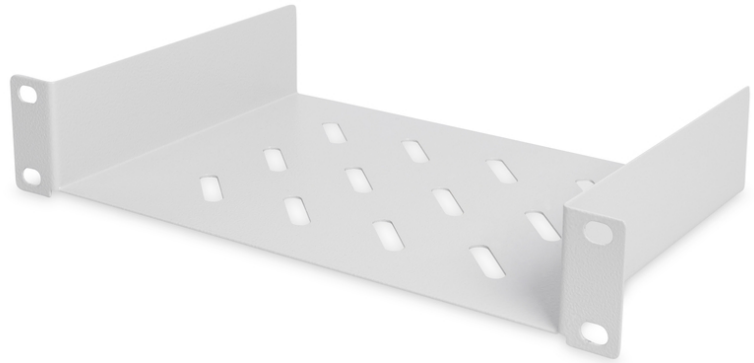

DIGITUS 254 mm (10") 1U Shelf

DN-10 TRAY-1
EAN 4016032139836

254 mm (10") 1U fixed shelf 44x254x150 mm, color grey (RAL 7035)

The 10" fixed shelves from DIGITUS® consist of a stable, perforated sheet steel and are easy to mount on the front of 10" profile rails. Delivery comes with complete mounting material and is therefore ready for use immediately. Use the DIGITUS® 10" Fixed Shelf to store components which are not directly mounted inside of your 10" housing.

- Perforated sheet steel
- Complete with fixing material
- Width x depth storage area on the inside: 210 x 147 mm

- Width x depth of entire shelf on the outside: 254 x 149 mm
- 2-point fixing (front 10" profile rails)
- Color: light grey, RAL 7035
- Load capacity: 25 kg
- Mounting type: Fixed mounting
- Units: 1
- Inch form factor (IEC 60297): 254 mm (10")
- Suitable cabinet depth: all