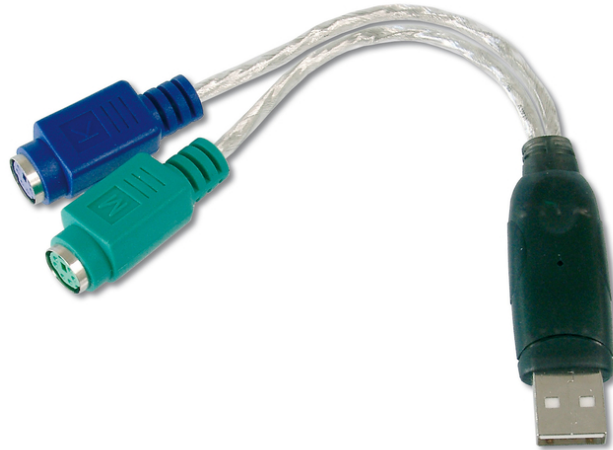

DIGITUS USB - PS/2 Adapter

DA-70118
EAN 4016032117933

USB to PS/2 Adaptor, 2 X Mini-Din 6/F, USB A/M

USB to PS/2 Adaptor, 2 X Mini-Din 6/F, USB A/M

Use your legacy input devices - this adapter connects a PS/2 mouse and keyboard in only one USB port

- Compatible with USB specification revision 1.1
- Supports PCs and SUN computers
- 2 x MiniDIN 6-pin female for PS/2 mouse and keyboard

- Power supply for USB devices connected via interface
- USB connection supports plug & play
- USB connector cable with USB A male
- Supports Windows 10, 8.1, 8, 7, Vista, XP and Mac OS 10.x