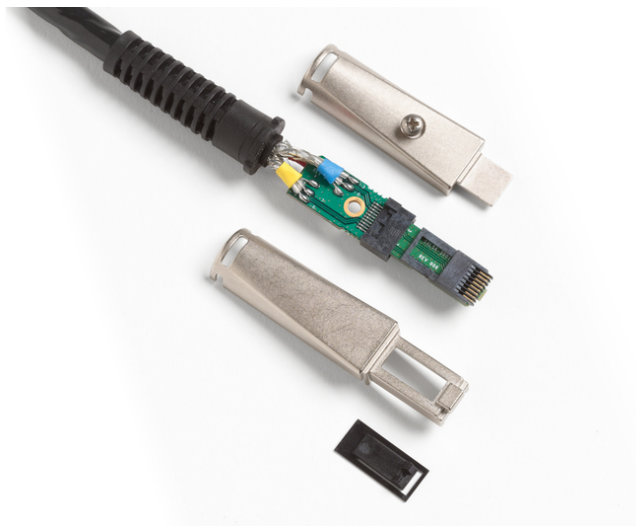

FLUKE

FL-DSX-PLA004
EAN 0754082146582

Adapter Permanent link kat. 6A do testera DSX-5000, DSX-602

EU responsible person

EU based economic operator ensuring the product complies with the required regulations.