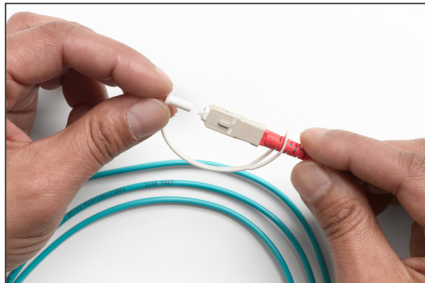

FLUKE Kamera inspekcyjna FiberInspector Pro

FL-FI2-7000 INT
EAN 0754082145097

Kamera inspekcyjna FiberInspector Pro

Więcej zdjęć

EU responsible person

EU based economic operator ensuring the product complies with the required regulations.