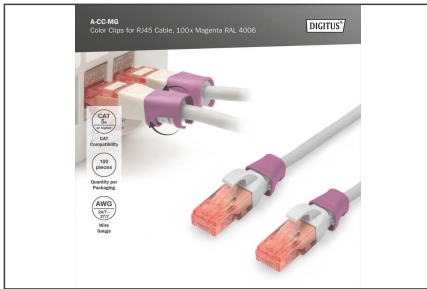

Safety notes

- Protect product from moisture
- Avoid antistatic charging when installing the product
- Observe the specifications of the raw cable manufacturer during installation

EU responsible person

EU based economic operator ensuring the product complies with the required regulations.

ASSMANN Electronic GmbH
Auf dem Schüffel 3
Lüdenscheid, Germany
<https://www.assmann.com>
info@assmann.com