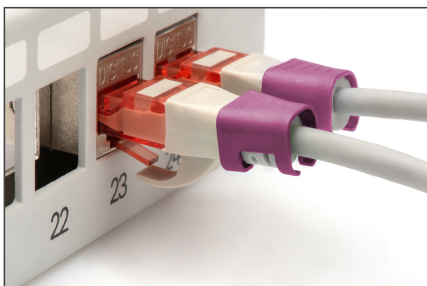

More images: