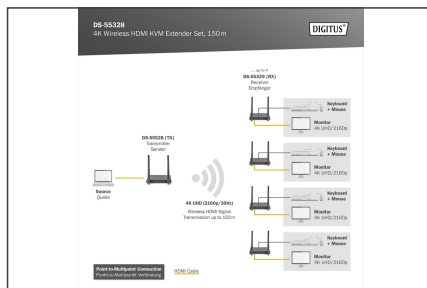

Logistics						
	Number (pcs)	Weight (kg)	Depth (cm)	Width (cm)	Height (cm)	cm³
Packaging Unit Carton	10	11.60	30.50	52.00	25.30	40,125.80
Packaging Unit Inside	1	1.16	0.00	0.00	0.00	0.00
Packaging Unit Single	1	1.16	23.30	25.00	5.70	3,320.25
Net single without Packaging	0	0.33	7.90	15.40	2.20	267.65

More images:

Safety notes

- Please read these instructions carefully before using the appliance and keep them for future reference.
- For indoor use only.
- Do not use the device in a damp environment or near water.
- Do not expose the product to extremely high or low temperatures, strong light sources or direct sunlight.
- This product is not a toy. Keep it out of the reach of children.
- Do not connect the adapter to the mains until you have made sure that the mains voltage corresponds to the value specified on the rating plate.
- Never connect the power supply unit if it is damaged. In such cases, please contact your supplier.
- Disconnect the AC/DC mains adapter from the power supply if the appliance is not to be used for a longer period of time.
- Never open the product: The appliance may contain parts with lethal voltage. Repairs or maintenance should only be carried out by qualified personnel.
- Improper use, modifications or repairs carried out by the user will invalidate all warranties.
- - We accept no product responsibility for improper or non-intended use of the product.

EU responsible person

EU based economic operator ensuring the product complies with the required regulations.
ASSMANN Electronic GmbH
Auf dem Schüffel 3
Lüdenscheid, Germany
<https://www.assmann.com>