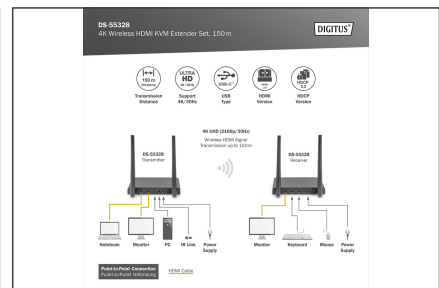

Logistics						
	Number (pcs)	Weight (kg)	Depth (cm)	Width (cm)	Height (cm)	cm³
Packaging Unit Carton	10	11.60	30.50	52.00	25.30	40,125.80
Packaging Unit Inside	1	1.16	0.00	0.00	0.00	0.00
Packaging Unit Single	1	1.16	23.30	25.00	5.70	3,320.25
Net single without Packaging	0	0.33	7.90	15.40	2.20	267.65

More images:

Safety notes

- Please read these instructions carefully before using the appliance and keep them for future reference.
- For indoor use only.
- Do not use the device in a damp environment or near water.
- Do not expose the product to extremely high or low temperatures, strong light sources or direct sunlight.
- This product is not a toy. Keep it out of the reach of children.
- Do not connect the adapter to the mains until you have made sure that the mains voltage corresponds to the value specified on the rating plate.
- Never connect the power supply unit if it is damaged. In such cases, please contact your supplier.
- Disconnect the AC/DC mains adapter from the power supply if the appliance is not to be used for a longer period of time.
- Never open the product: The appliance may contain parts with lethal voltage. Repairs or maintenance should only be carried out by qualified personnel.
- Improper use, modifications or repairs carried out by the user will invalidate all warranties.
- - We accept no product responsibility for improper or non-intended use of the product.

EU responsible person

EU based economic operator ensuring the product complies with the required regulations.
ASSMANN Electronic GmbH
Auf dem Schüffel 3
Lüdenscheid, Germany
<https://www.assmann.com>