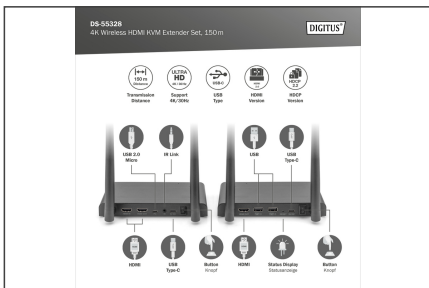

Logistics						
	Number (pcs)	Weight (kg)	Depth (cm)	Width (cm)	Height (cm)	cm³
Packaging Unit Carton	10	11.60	30.50	52.00	25.30	40,125.80
Packaging Unit Inside	1	1.16	0.00	0.00	0.00	0.00
Packaging Unit Single	1	1.16	23.30	25.00	5.70	3,320.25
Net single without Packaging	0	0.33	7.90	15.40	2.20	267.65

More images:

Safety notes

- Please read these instructions carefully before using the appliance and keep them for future reference.
- For indoor use only.
- Do not use the device in a damp environment or near water.
- Do not expose the product to extremely high or low temperatures, strong light sources or direct sunlight.
- This product is not a toy. Keep it out of the reach of children.
- Do not connect the adapter to the mains until you have made sure that the mains voltage corresponds to the value specified on the rating plate.
- Never connect the power supply unit if it is damaged. In such cases, please contact your supplier.
- Disconnect the AC/DC mains adapter from the power supply if the appliance is not to be used for a longer period of time.
- Never open the product: The appliance may contain parts with lethal voltage. Repairs or maintenance should only be carried out by qualified personnel.
- Improper use, modifications or repairs carried out by the user will invalidate all warranties.
- - We accept no product responsibility for improper or non-intended use of the product.

EU responsible person

EU based economic operator ensuring the product complies with the required regulations.
ASSMANN Electronic GmbH
Auf dem Schüffel 3
Lüdenscheid, Germany
<https://www.assmann.com>