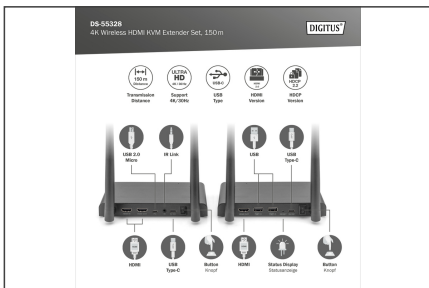

Logistics						
	Number (pcs)	Weight (kg)	Depth (cm)	Width (cm)	Height (cm)	cm³
Packaging Unit Carton	10	11.60	30.50	52.00	25.30	40,125.80
Packaging Unit Inside	1	1.16	0.00	0.00	0.00	0.00
Packaging Unit Single	1	1.16	23.30	25.00	5.70	3,320.25
Net single without Packaging	0	0.33	7.90	15.40	2.20	267.65

More images:

Safety notes

- Please read these instructions carefully before using the appliance and keep them for future reference.
- For indoor use only.
- Do not use the device in a damp environment or near water.
- Do not expose the product to extremely high or low temperatures, strong light sources or direct sunlight.
- This product is not a toy. Keep it out of the reach of children.
- Do not connect the adapter to the mains until you have made sure that the mains voltage corresponds to the value specified on the rating plate.
- Never connect the power supply unit if it is damaged. In such cases, please contact your supplier.
- Disconnect the AC/DC mains adapter from the power supply if the appliance is not to be used for a longer period of time.
- Never open the product: The appliance may contain parts with lethal voltage. Repairs or maintenance should only be carried out by qualified personnel.
- Improper use, modifications or repairs carried out by the user will invalidate all warranties.
- - We accept no product responsibility for improper or non-intended use of the product.

EU responsible person

EU based economic operator ensuring the product complies with the required regulations.

ASSMANN Electronic GmbH
Auf dem Schüffel 3
Lüdenscheid, Germany
<https://www.assmann.com>