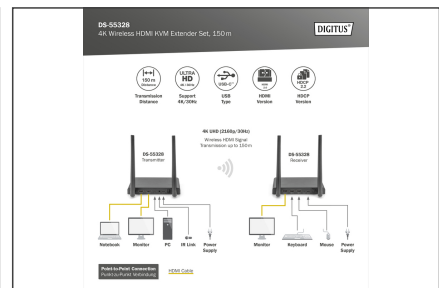

Logistics						
	Number (pcs)	Weight (kg)	Depth (cm)	Width (cm)	Height (cm)	cm³
Packaging Unit Carton	10	11.60	30.50	52.00	25.30	40,125.80
Packaging Unit Inside	1	1.16	0.00	0.00	0.00	0.00
Packaging Unit Single	1	1.16	23.30	25.00	5.70	3,320.25
Net single without Packaging	0	0.33	7.90	15.40	2.20	267.65

More images:

Safety notes

- Please read these instructions carefully before using the appliance and keep them for future reference.
- For indoor use only.
- Do not use the device in a damp environment or near water.
- Do not expose the product to extremely high or low temperatures, strong light sources or direct sunlight.
- This product is not a toy. Keep it out of the reach of children.
- Do not connect the adapter to the mains until you have made sure that the mains voltage corresponds to the value specified on the rating plate.
- Never connect the power supply unit if it is damaged. In such cases, please contact your supplier.
- Disconnect the AC/DC mains adapter from the power supply if the appliance is not to be used for a longer period of time.
- Never open the product: The appliance may contain parts with lethal voltage. Repairs or maintenance should only be carried out by qualified personnel.
- Improper use, modifications or repairs carried out by the user will invalidate all warranties.
- - We accept no product responsibility for improper or non-intended use of the product.

EU responsible person

EU based economic operator ensuring the product complies with the required regulations.

ASSMANN Electronic GmbH
Auf dem Schüffel 3
Lüdenscheid, Germany
<https://www.assmann.com>