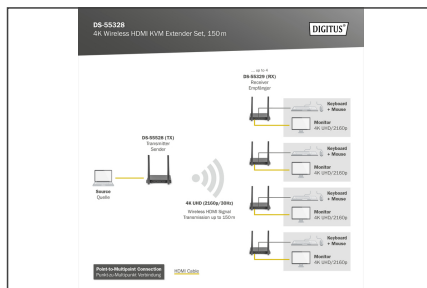

Logistics						
	Number (pcs)	Weight (kg)	Depth (cm)	Width (cm)	Height (cm)	cm³
Packaging Unit Carton	10	11.60	30.50	52.00	25.30	40,125.80
Packaging Unit Inside	1	1.16	0.00	0.00	0.00	0.00
Packaging Unit Single	1	1.16	23.30	25.00	5.70	3,320.25
Net single without Packaging	0	0.33	7.90	15.40	2.20	267.65

More images:

Safety notes

- Please read these instructions carefully before using the appliance and keep them for future reference.
- For indoor use only.
- Do not use the device in a damp environment or near water.
- Do not expose the product to extremely high or low temperatures, strong light sources or direct sunlight.
- This product is not a toy. Keep it out of the reach of children.
- Do not connect the adapter to the mains until you have made sure that the mains voltage corresponds to the value specified on the rating plate.
- Never connect the power supply unit if it is damaged. In such cases, please contact your supplier.
- Disconnect the AC/DC mains adapter from the power supply if the appliance is not to be used for a longer period of time.
- Never open the product: The appliance may contain parts with lethal voltage. Repairs or maintenance should only be carried out by qualified personnel.
- Improper use, modifications or repairs carried out by the user will invalidate all warranties.
- - We accept no product responsibility for improper or non-intended use of the product.

EU responsible person

EU based economic operator ensuring the product complies with the required regulations.

ASSMANN Electronic GmbH
Auf dem Schüffel 3
Lüdenscheid, Germany
<https://www.assmann.com>