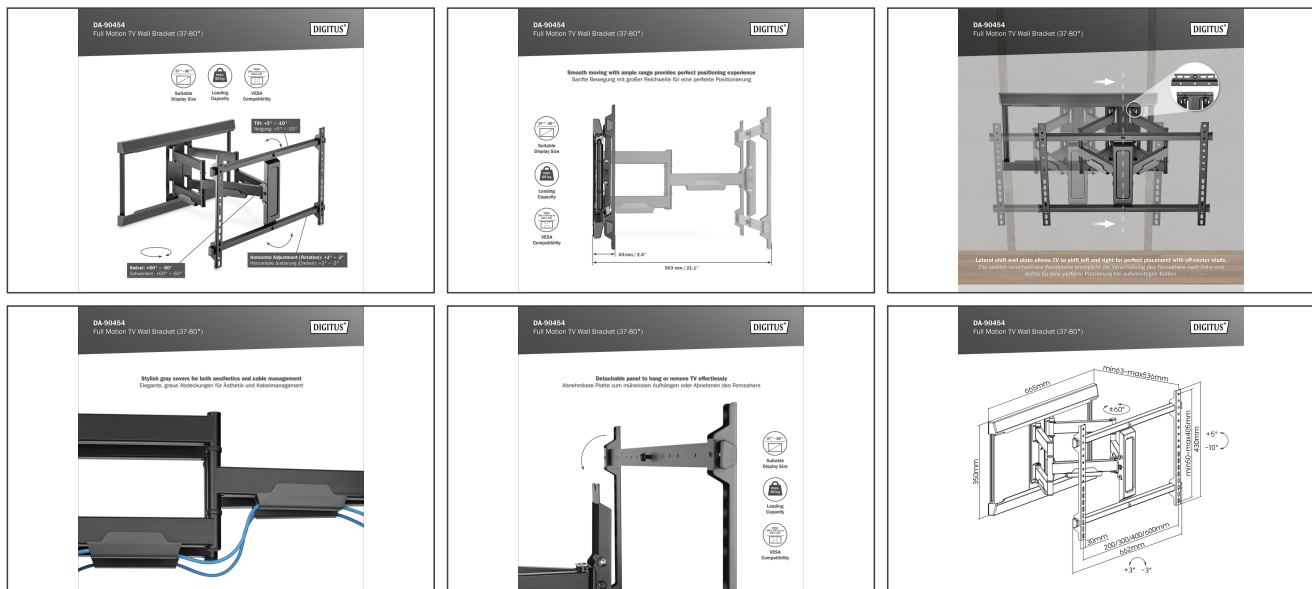

More images:

Safety notes

- Please read the entire manual before starting assembly and installation. Please contact your local dealer if you have any questions about the instructions or warnings.
- CAUTION: Use with products that exceed the permitted weight may result in damage or possible injury.
- Brackets should be fitted in accordance with the installation instructions. Incorrect installation can result in damage or injury.
- Use safety equipment and suitable tools. The product should only be installed by specialists.
- This product can be installed on timber-framed, solid concrete or stone walls.
- The load-bearing surfaces should be able to safely withstand the entire weight of appliances and all additional components.
- Only use the installation screws supplied and DO NOT TIGHTEN the screws TOO TIGHT.
- This product contains small parts that can cause a choking hazard if swallowed. Keep these parts away from children.
- Only use this product indoors. Using the product outdoors can lead to injuries and damage.
- IMPORTANT: Before installation, please check all components received against the components list. If parts are damaged or missing, ask your local dealer for replacement parts.
- MAINTENANCE: Check the bracket regularly for safety and stability (preferably every three months).

EU responsible person

EU based economic operator ensuring the product complies with the required regulations.

ASSMANN Electronic GmbH
Auf dem Schüffel 3
Lüdenscheid, Germany
<https://www.assmann.com>
info@assmann.com