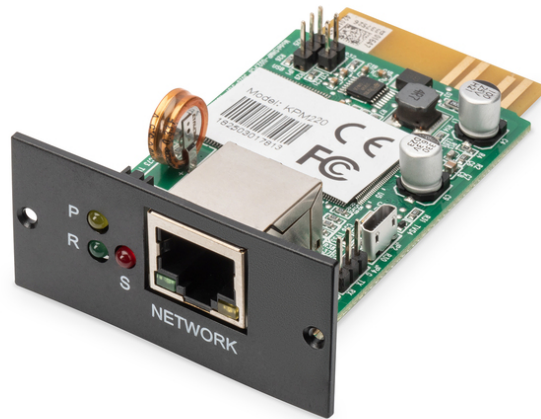

# DIGITUS SNMP & WEB Card for DIGITUS® OnLine UPS Units

DN-170100-1  
EAN 4016032485988

### SNMP card V2.0, for OnLine UPS rack mount units DN-170xxx

The Digitus SNMP card is an optional add-on solution for control and monitoring of connected Online UPS units. With internet, users can access the UPS from anywhere when integrated with the SNMP card. The solution allows to perform certain critical tasks such as scheduled shutdowns and startups. The auto-shutdown software helps to protect the servers and workstations from data loss due to power failure. Logging of measured values and alarm events makes it possible to track the operational history of the UPS. It is suitable for all DIGITUS® OnLine UPS units of DN-170xxx series.

**The SNMP card offered in a plug and play design for easy integration allows remote access for monitoring the UPS operations.**

- Allows control and monitoring of multiple UPS units through RJ45 network connection
- Real-time dynamic graphs of UPS data (voltage, frequency, load level, battery level)

- Warning notifications via audible alarm, broadcast, mobile messenger, e-Mail and SNMP traps
- Historic data log stored in centralized PC database
- Password security protection and remote access management
- Interface: High-speed asynchronous RS232 serial interface for communication with UPS
- Network Protocol: TCP/IP, UDP, SNMP, SSL, Telnet, HTTP, SMTP, DHCP, DNS, etc.
- LED indicators: Power, Status, Run, LAN 10/100M Link/Active
- CPU: ARM 300MHz 32-bit
- SDRAM: 64M Byte SDRAM
- Flash: 128M Byte NAND Flash
- LAN Port: 10/100M UTP
- Input Power (DC): 8-15V
- Power Consumption: Max. 3W
- Dimension (DxWxH) mm: 81x 52x 26