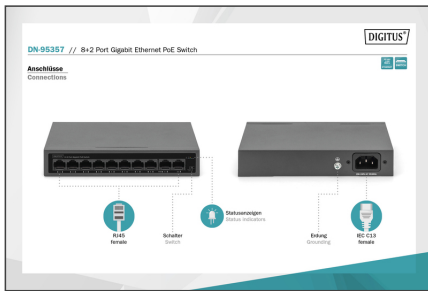

More images:

Safety notes

- This product is intended for indoor use only.
- Read all instructions and follow all warnings and instructions on the device.
- Do not place this appliance on an unstable surface (such as a trolley, stand, table, etc.).
- Do not use this appliance near water.
- Do not place this appliance near or above a radiator.
- The housing is equipped with openings for heat dissipation and ventilation. To prevent overheating during operation, the ventilation openings must not be blocked or covered.
- Do not place the appliance on a soft surface (e.g. bed, sofa, blanket, etc.). This will block the ventilation.
- The appliance must not be installed in a closed environment if adequate ventilation is not guaranteed.
- Do not spray any liquids onto the appliance.
- Disconnect the mains plug before cleaning. Do not use any liquid or foam cleaners.
- Clean the appliance with a damp cloth.
- Connect the device according to the power supply on the rating plate.
- To prevent damage to the appliance, it is important that all appliances are properly earthed.
- Do not place any objects on the power cable and lay it in such a way as to avoid tripping hazards.
- Use a surge protector, a regulator or an uninterruptible power supply (UPS) to protect your system from sudden, temporary and reduced power.
- Secure the system cable and mains cable properly and ensure that no objects are pressing on the cable.
- Do not insert any objects into the appliance through the openings in the housing. There is a risk of a short circuit, which can lead to fire or electric shock.
- Do not attempt to repair the appliance yourself. Always contact an authorized customer service centre.
- If any of the following conditions occur, unplug the appliance and send it to an authorized service centre for repair
- The mains cable, power supply unit or plug for the power supply is damaged or worn;
- Liquid has penetrated the appliance;
- The device has been exposed to rain or water;
- The device has been dropped or the housing has been damaged;
- The function of the device has obviously changed;
- The appliance cannot be operated as described in the operating instructions.

EU responsible person

EU based economic operator ensuring the product complies with the required regulations.
ASSMANN Electronic GmbH
Auf dem Schüffel 3
Lüdenscheid, Germany