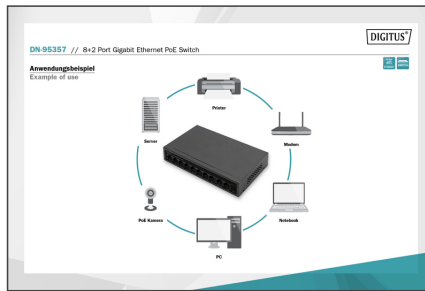

More images:

Safety notes

- This product is intended for indoor use only.
- Read all instructions and follow all warnings and instructions on the device.
- Do not place this appliance on an unstable surface (such as a trolley, stand, table, etc.).
- Do not use this appliance near water.
- Do not place this appliance near or above a radiator.
- The housing is equipped with openings for heat dissipation and ventilation. To prevent overheating during operation, the ventilation openings must not be blocked or covered.
- Do not place the appliance on a soft surface (e.g. bed, sofa, blanket, etc.). This will block the ventilation.
- The appliance must not be installed in a closed environment if adequate ventilation is not guaranteed.
- Do not spray any liquids onto the appliance.
- Disconnect the mains plug before cleaning. Do not use any liquid or foam cleaners.
- Clean the appliance with a damp cloth.
- Connect the device according to the power supply on the rating plate.
- To prevent damage to the appliance, it is important that all appliances are properly earthed.
- Do not place any objects on the power cable and lay it in such a way as to avoid tripping hazards.
- Use a surge protector, a regulator or an uninterruptible power supply (UPS) to protect your system from sudden, temporary and reduced power.
- Secure the system cable and mains cable properly and ensure that no objects are pressing on the cable.
- Do not insert any objects into the appliance through the openings in the housing. There is a risk of a short circuit, which can lead to fire or electric shock.
- Do not attempt to repair the appliance yourself. Always contact an authorized customer service centre.
- If any of the following conditions occur, unplug the appliance and send it to an authorized service centre for repair
- The mains cable, power supply unit or plug for the power supply is damaged or worn;
- Liquid has penetrated the appliance;
- The device has been exposed to rain or water;
- The device has been dropped or the housing has been damaged;
- The function of the device has obviously changed;
- The appliance cannot be operated as described in the operating instructions.

EU responsible person

EU based economic operator ensuring the product complies with the required regulations.
ASSMANN Electronic GmbH
Auf dem Schüffel 3
Lüdenscheid, Germany